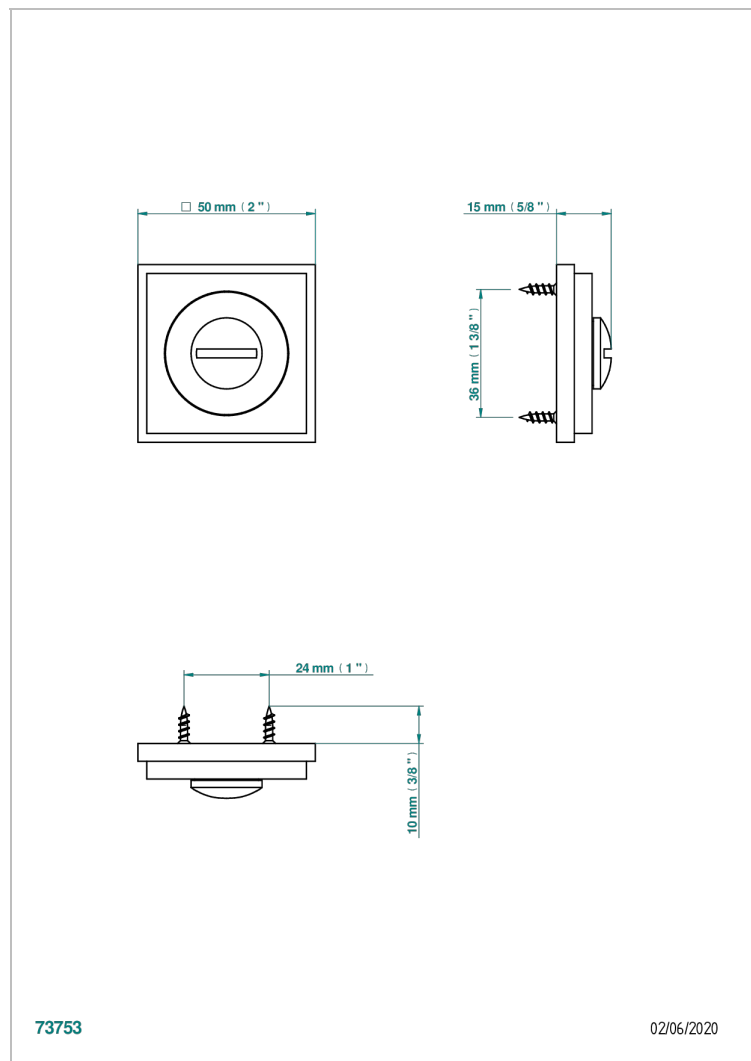

COLLECTION NEW YORK

B8D-DWA1D

Emergency release (supplied without square)

THG[®]
PARIS

73753

02/06/2020

CHARACTERISTIC

- Collection New York
- Emergency release (supplied without square)