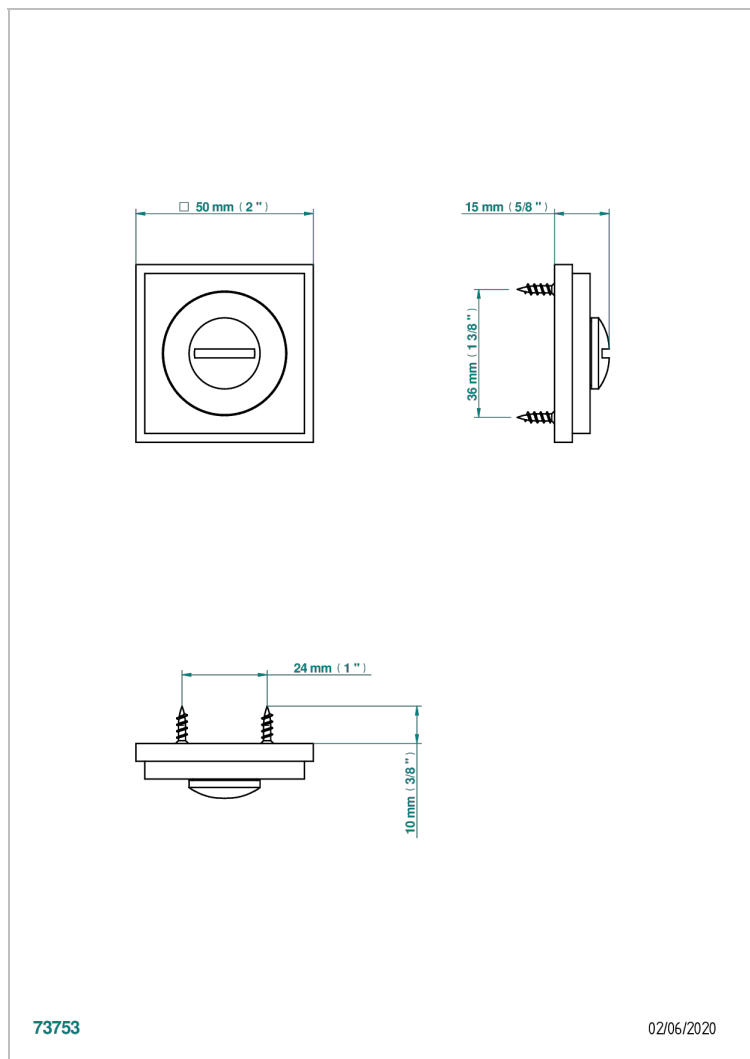

COLLECTION NEW YORK

B8D-DWA1D

Emergency release (supplied without square)

THG[®]
PARIS

ХАРАКТЕРИСТИКИ

- Collection New York
- Emergency release (supplied without square)

ДОСТУПНЫЕ ВАРИАНТЫ ПОКРЫТИЙ

Black ceram - D30
Blush PVD - H62
Graphite PVD - H64
Matt Umber PVD - H67
Matt blush PVD - H60
Matt graphite PVD - H65