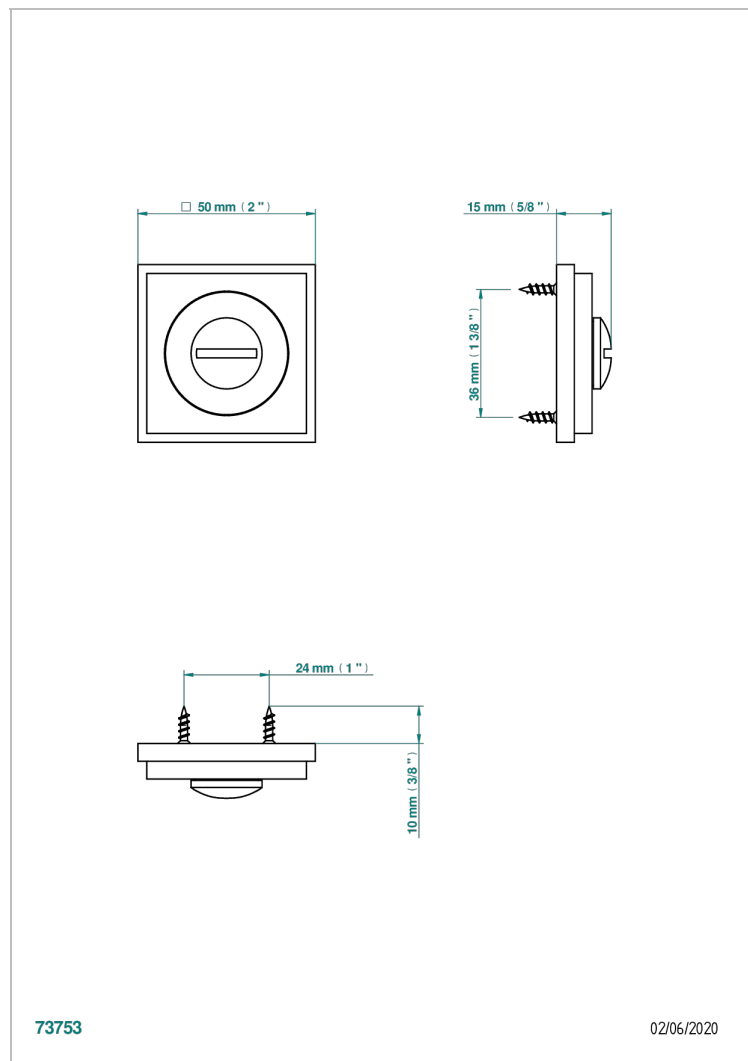

COLLECTION NEW YORK

B8D-DWA1D

Emergency release (supplied without square)

THG[®]
PARIS

73753

02/06/2020

CHARACTERISTIC

- Collection New York
- Emergency release (supplied without square)