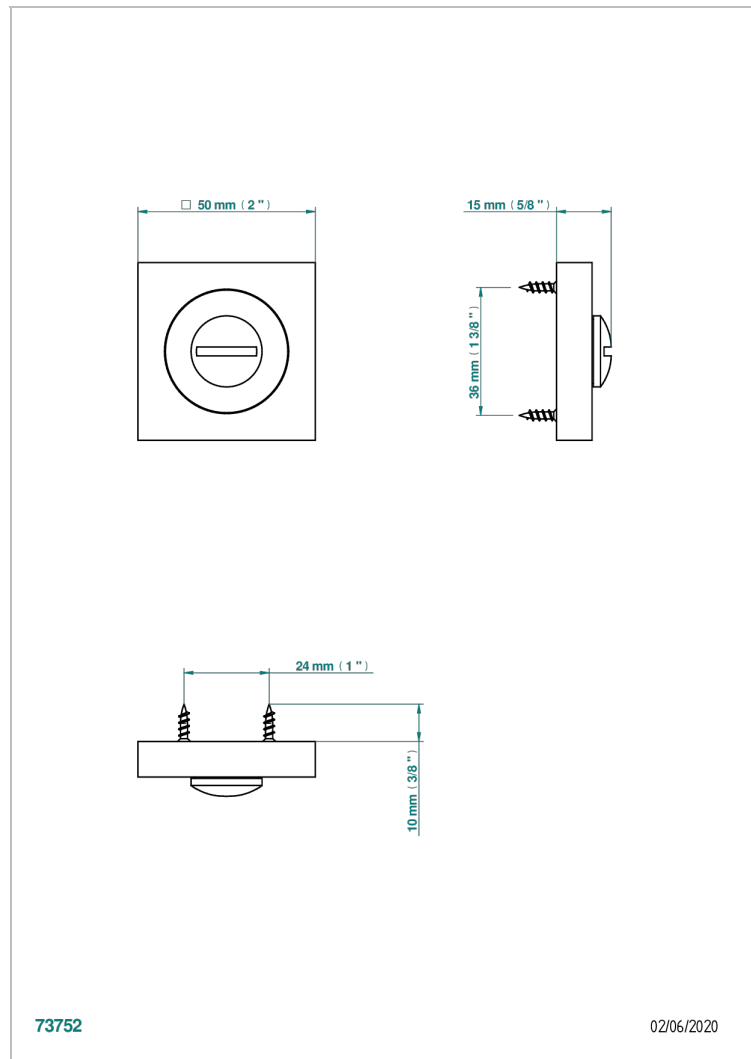

COLLECTION GENEVE

B8C-DWA1D

Emergency release (supplied without square)

THG[®]
PARIS

73752

02/06/2020

CHARACTERISTIC

- Collection Genève
- Emergency release (supplied without square)