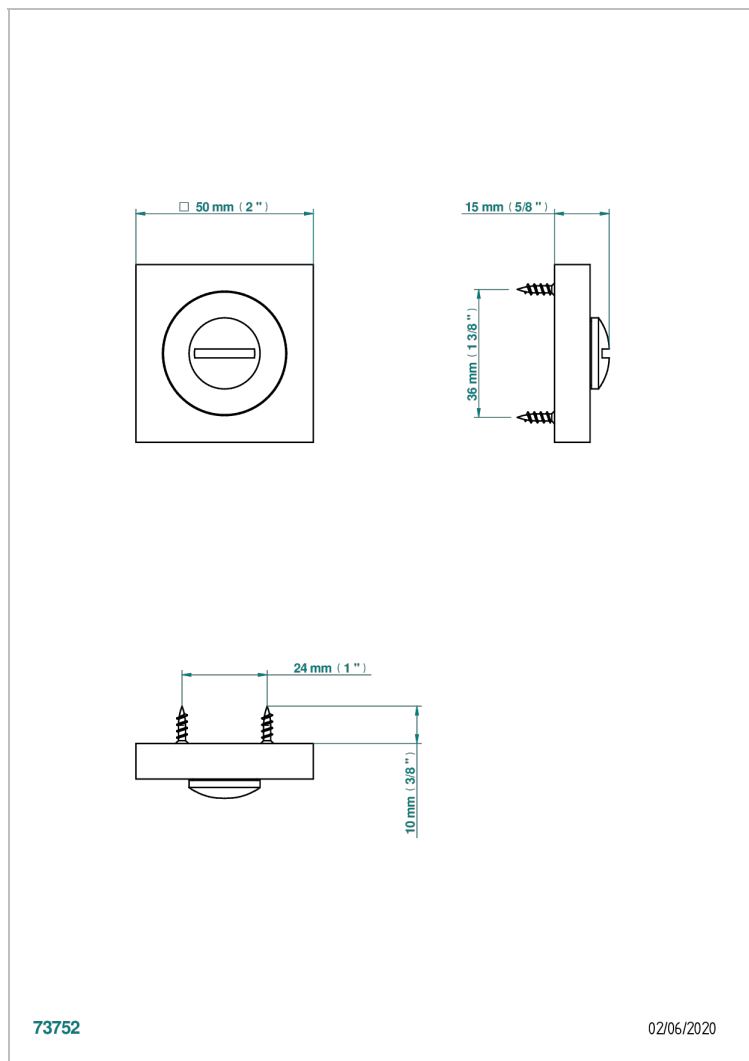

COLLECTION GENEVE

B8C-DWA1D

Emergency release (supplied without square)

THG[®]
PARIS

ХАРАКТЕРИСТИКИ

- Collection Genève
- Emergency release (supplied without square)

ДОСТУПНЫЕ ВАРИАНТЫ ПОКРЫТИЙ

Black ceram - D30
Blush PVD - H62
Graphite PVD - H64
Matt Umber PVD - H67
Matt blush PVD - H60
Matt graphite PVD - H65