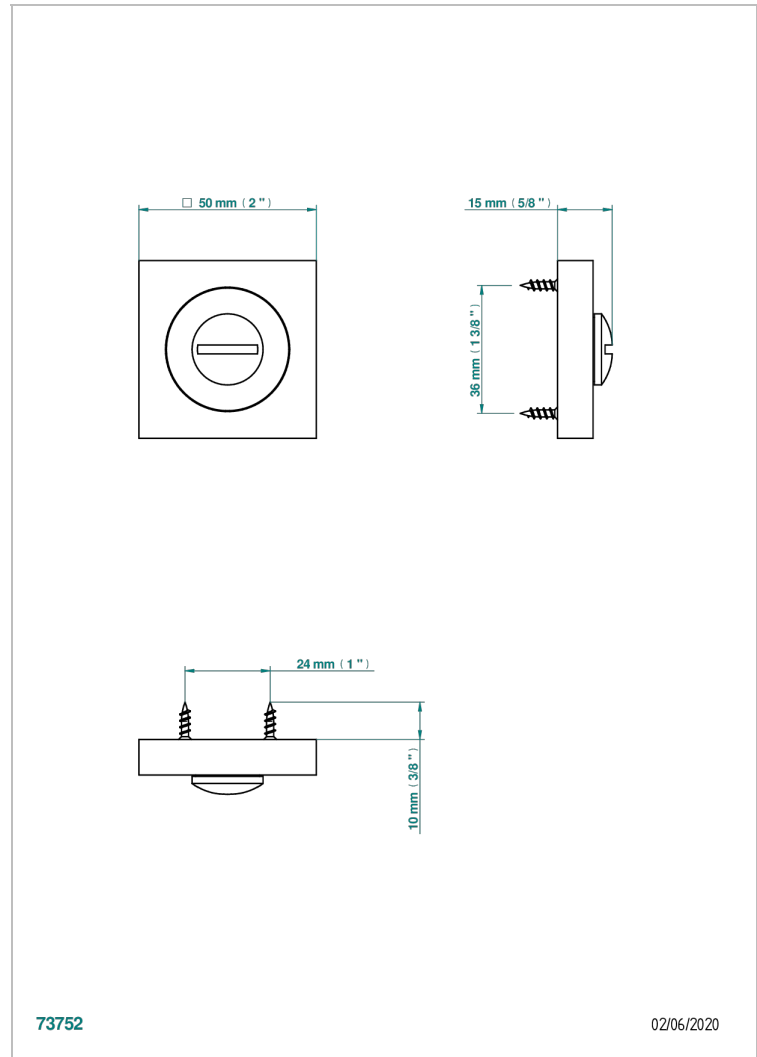

COLLECTION GENEVE

B8C-DWA1D

Emergency release (supplied without square)

73752

02/06/2020

CHARACTERISTIC

- Collection Genève
- Emergency release (supplied without square)

AVAILABLE FINITIONS