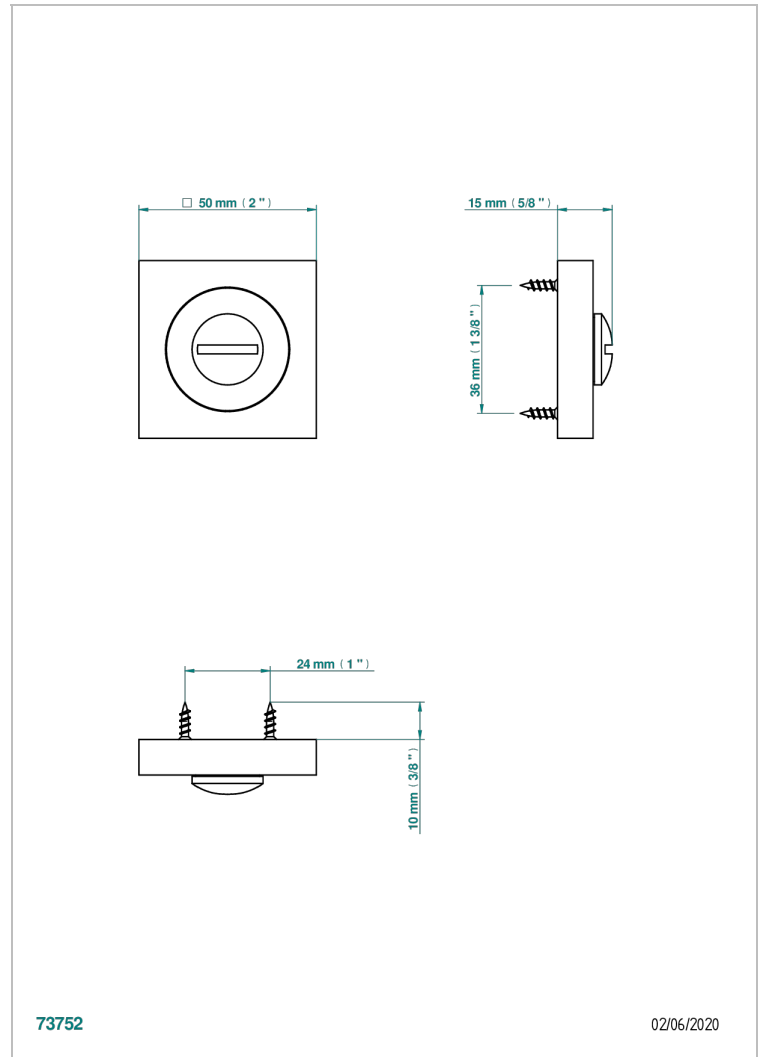

COLLECTION GENEVE

B8C-DWA1D

Emergency release (supplied without square)

THG[®]
PARIS

73752

02/06/2020

特色

- Collection Genève
- Emergency release (supplied without square)