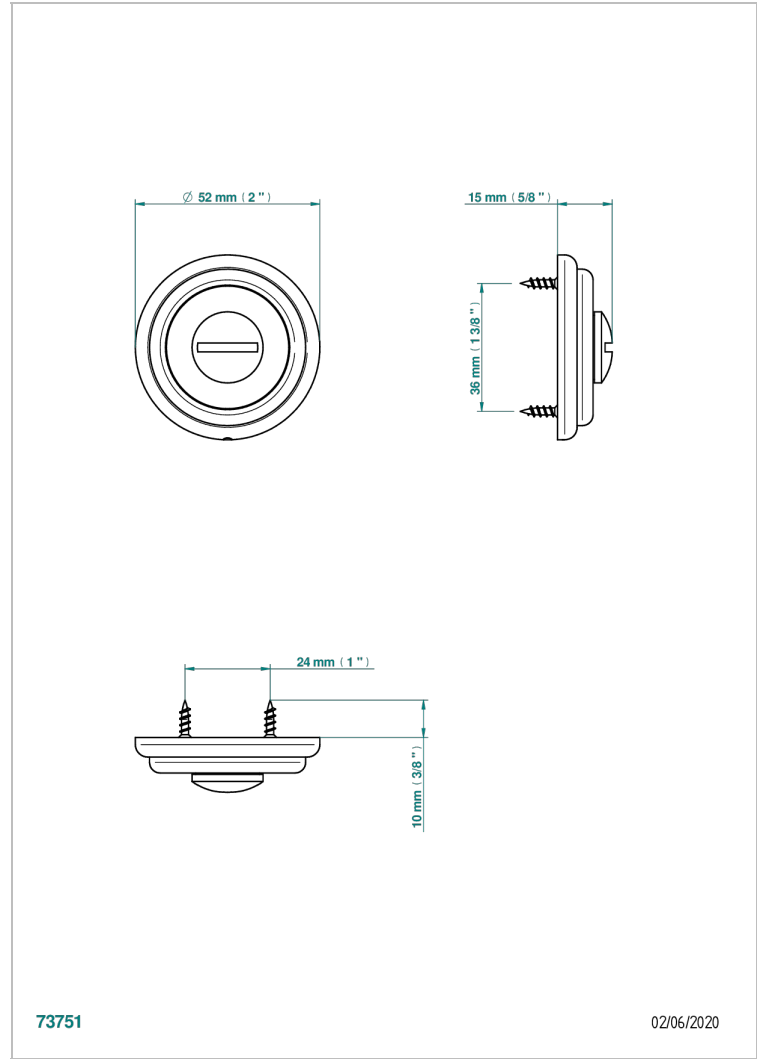

COLLECTION LONDON

B8B-DWA1D

Emergency release (supplied without square)

THG[®]
PARIS

CHARACTERISTIC

- Collection London
- Emergency release (supplied without square)

AVAILABLE FINITIONS

Black ceram - D30
Blush PVD - H62
Brass color PVD - H49
Brown bronze color PVD - F33
Gold color PVD - H52
Graphite PVD - H64