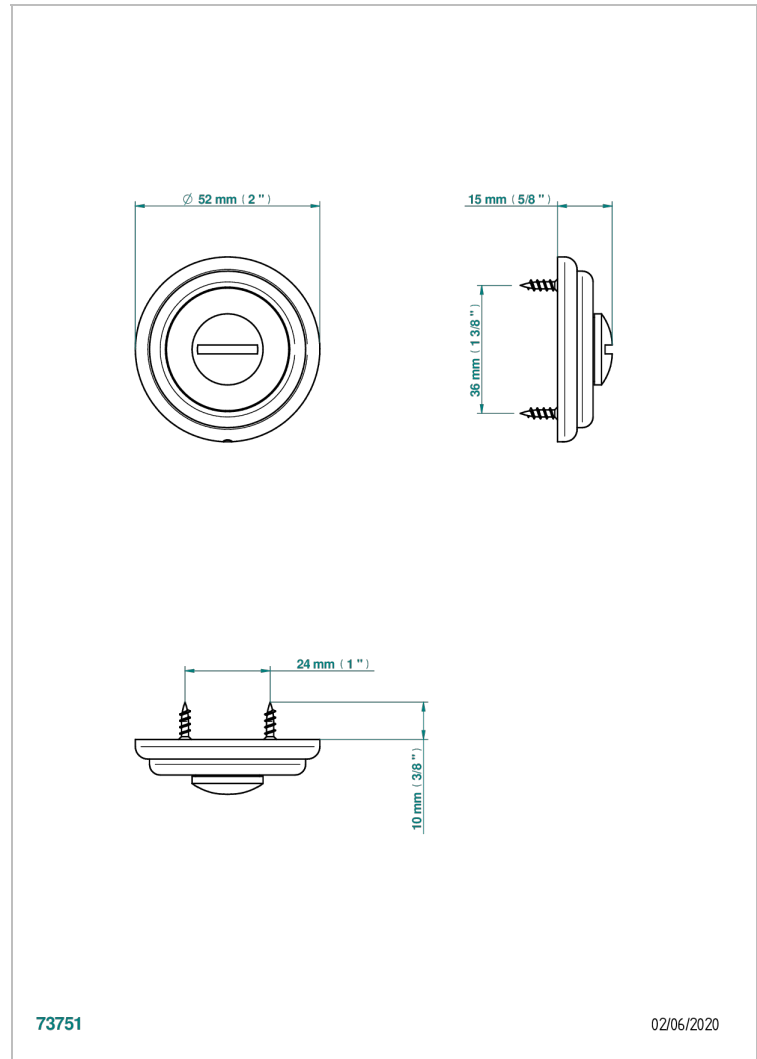

COLLECTION LONDON

B8B-DWA1D

Emergency release (supplied without square)

THG[®]
PARIS

ХАРАКТЕРИСТИКИ

- Collection London
- Emergency release (supplied without square)

ДОСТУПНЫЕ ВАРИАНТЫ ПОКРЫТИЙ

Black ceram - D30
Blush PVD - H62
Graphite PVD - H64
Matt Umber PVD - H67
Matt blush PVD - H60
Matt graphite PVD - H65