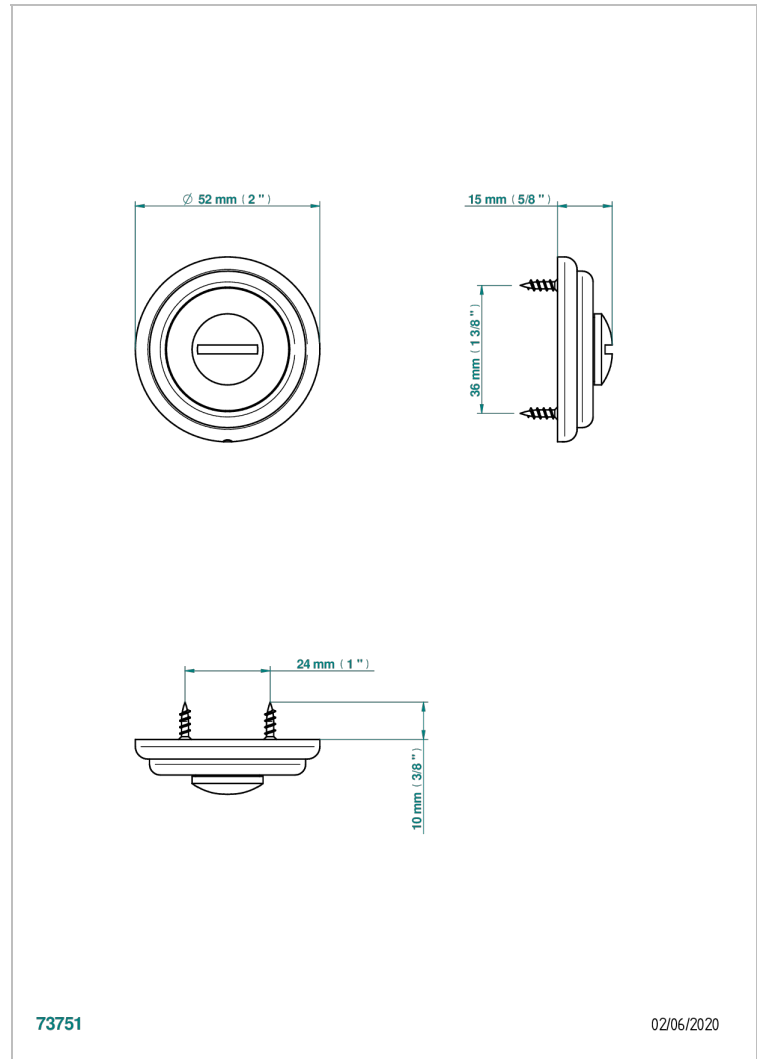

COLLECTION LONDON

B8B-DWA1D

Emergency release (supplied without square)

THG[®]
PARIS

CHARACTERISTIC

- Collection London
- Emergency release (supplied without square)

AVAILABLE FINITIONS

Black ceram - D30
Blush PVD - H62
Brass color PVD - H49
Brown bronze color PVD - F33
Gold color PVD - H52
Graphite PVD - H64