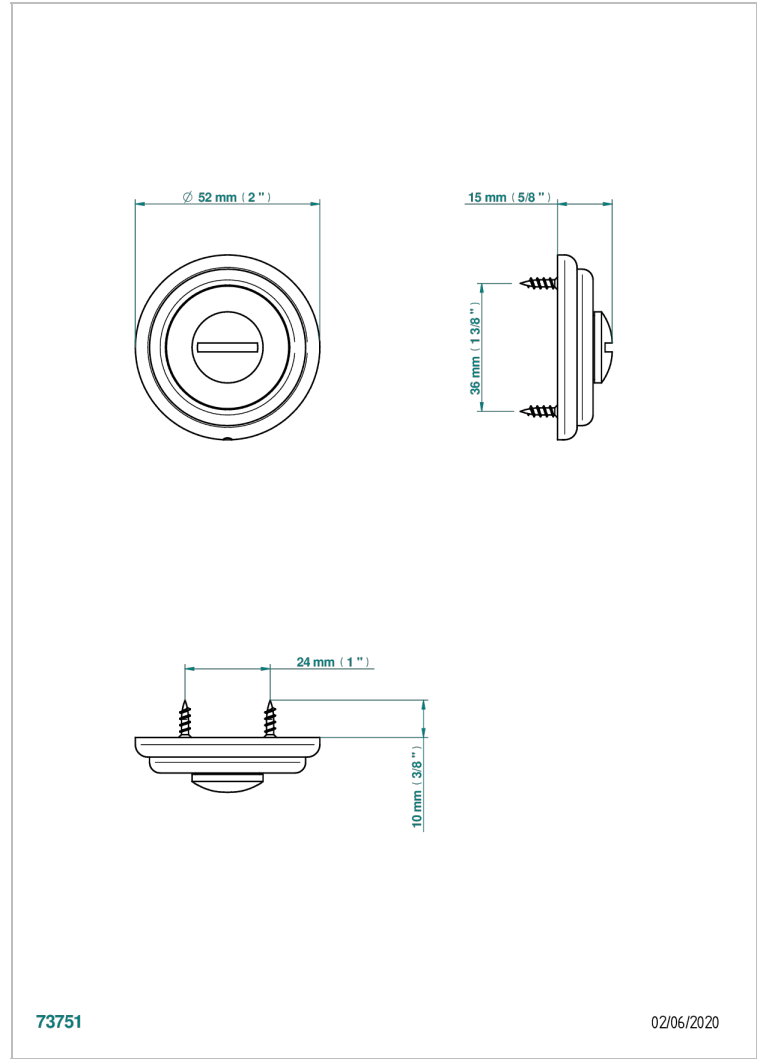

COLLECTION LONDON

B8B-DWA1D

Emergency release (supplied without square)

THG[®]
PARIS

73751

02/06/2020

特色

- Collection London
- Emergency release (supplied without square)

可选饰面

Black ceram - D30
Blush PVD - H62
Graphite PVD - H64
Matt Umber PVD - H67
Matt blush PVD - H60
Matt graphite PVD - H65

PVD哑光棕铜 - F34
PVD哑光金 - H53
PVD哑光铜 - H50
PVD哑光镍 - H56
PVD抛光铜 - H49
PVD棕铜 - F33

PVD金色 - H52
PVD镍 - H55
Umber PVD - H66
哑光浅金 - F31
哑光金 - F07
哑光镍 - C01