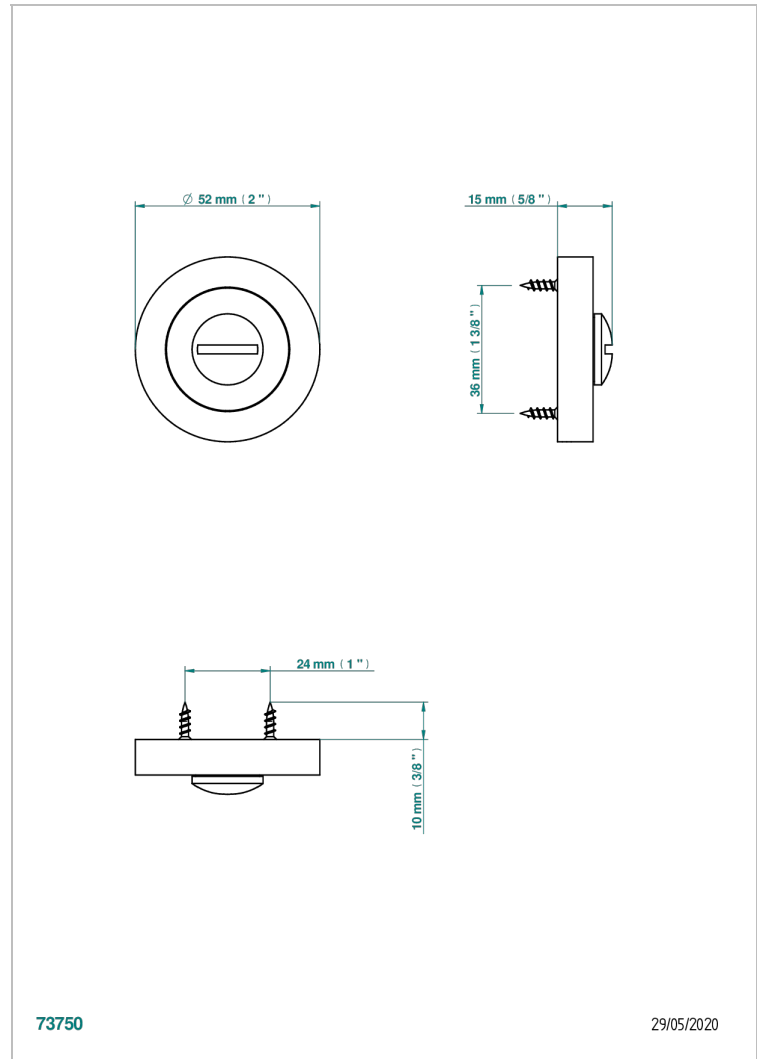

COLLECTION PARIS

B8A-DWA1D

Emergency release (supplied without square)

THG[®]
PARIS

CHARACTERISTIC

- Collection Paris
- Emergency release (supplied without square)

AVAILABLE FINITIONS

Black ceram - D30
Blush PVD - H62
Brass color PVD - H49
Brown bronze color PVD - F33
Gold color PVD - H52
Graphite PVD - H64