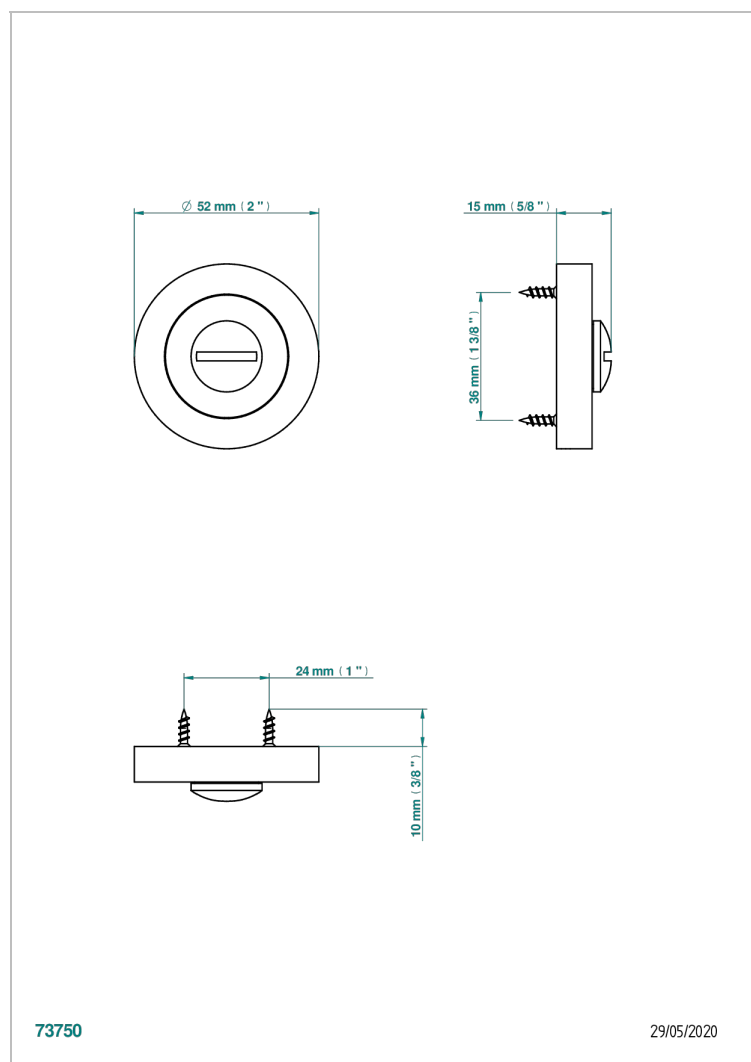

# COLLECTION PARIS

B8A-DWA1D

Emergency release (supplied without square)

THG<sup>®</sup>  
PARIS