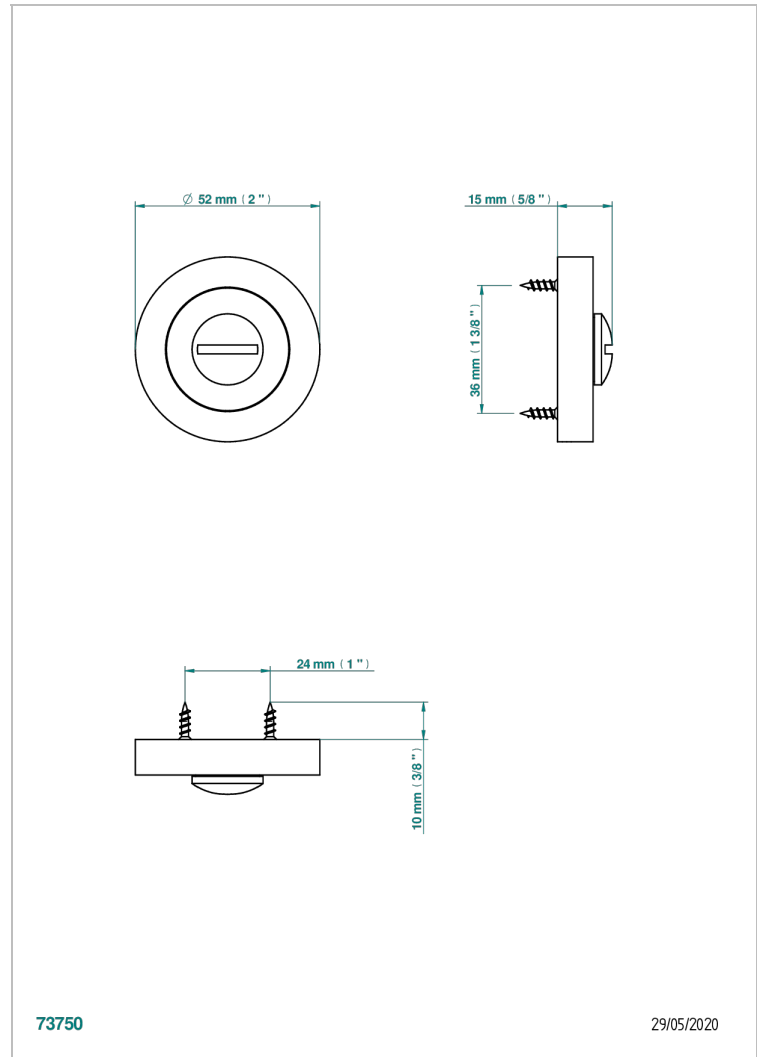

COLLECTION PARIS

B8A-DWA1D

Emergency release (supplied without square)

THG[®]
PARIS

CHARACTERISTIC

- Collection Paris
- Emergency release (supplied without square)

AVAILABLE FINITIONS

Black ceram - D30
Blush PVD - H62
Brass color PVD - H49
Brown bronze color PVD - F33
Gold color PVD - H52
Graphite PVD - H64