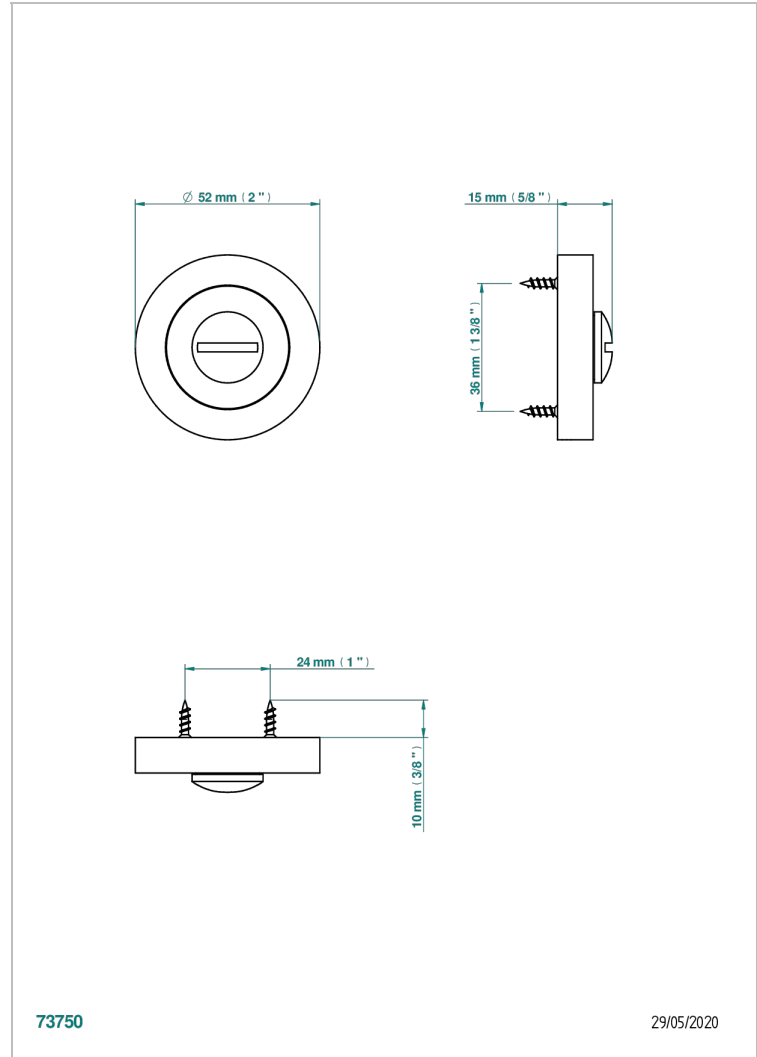

COLLECTION PARIS

B8A-DWA1D

Emergency release (supplied without square)

THG®
PARIS

73750

29/05/2020

特色

- Collection Paris
- Emergency release (supplied without square)

可选饰面

Black ceram - D30
Blush PVD - H62
Graphite PVD - H64
Matt Umber PVD - H67
Matt blush PVD - H60
Matt graphite PVD - H65

PVD哑光棕铜 - F34
PVD哑光金 - H53
PVD哑光铜 - H50
PVD哑光镍 - H56
PVD抛光铜 - H49
PVD棕铜 - F33

PVD金色 - H52
PVD镍 - H55
Umber PVD - H66
哑光浅金 - F31
哑光金 - F07
哑光镍 - C01

抛光金 (24K金) - F01
抛光铬 - A02
抛光镍 - B01
浅金 - F30
漆面铜 - D01