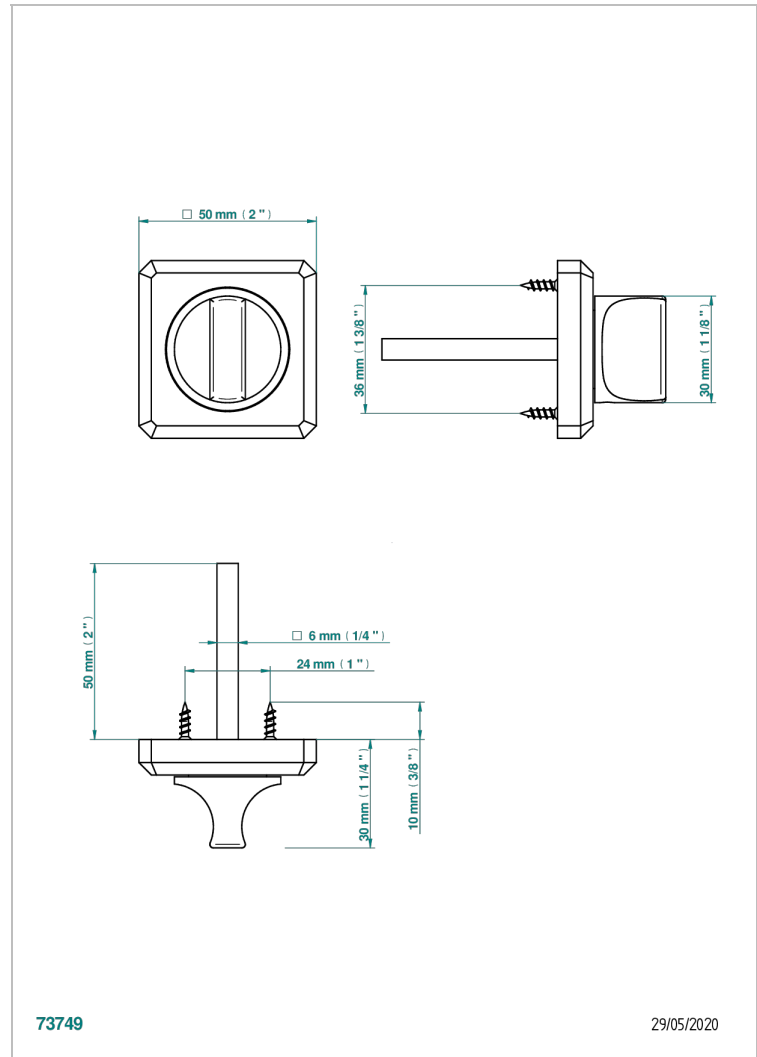

COLLECTION BERLIN

B8E-DWA1C

Privacy lock (supplied with square)

73749

29/05/2020

CHARACTERISTIC

- Collection Berlin
- Privacy lock (supplied with square)

AVAILABLE FINITIONS