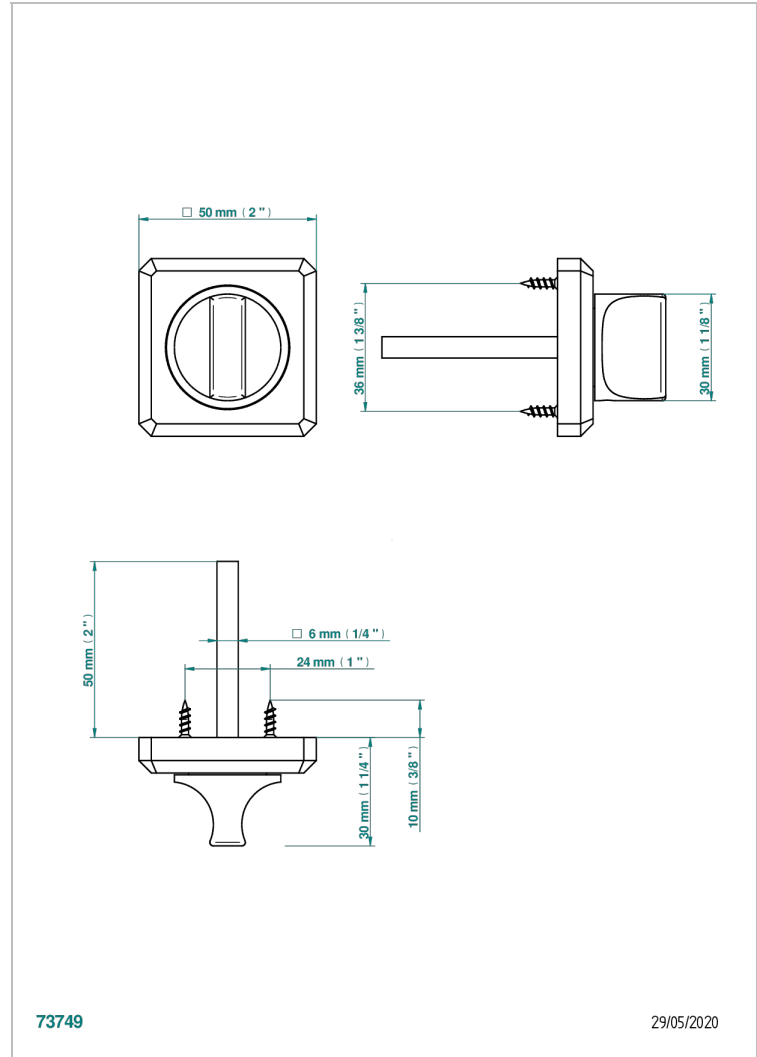

COLLECTION BERLIN

B8E-DWA1C

Privacy lock (supplied with square)

73749

29/05/2020

CHARACTERISTIC

- Collection Berlin
- Privacy lock (supplied with square)

AVAILABLE FINITIONS