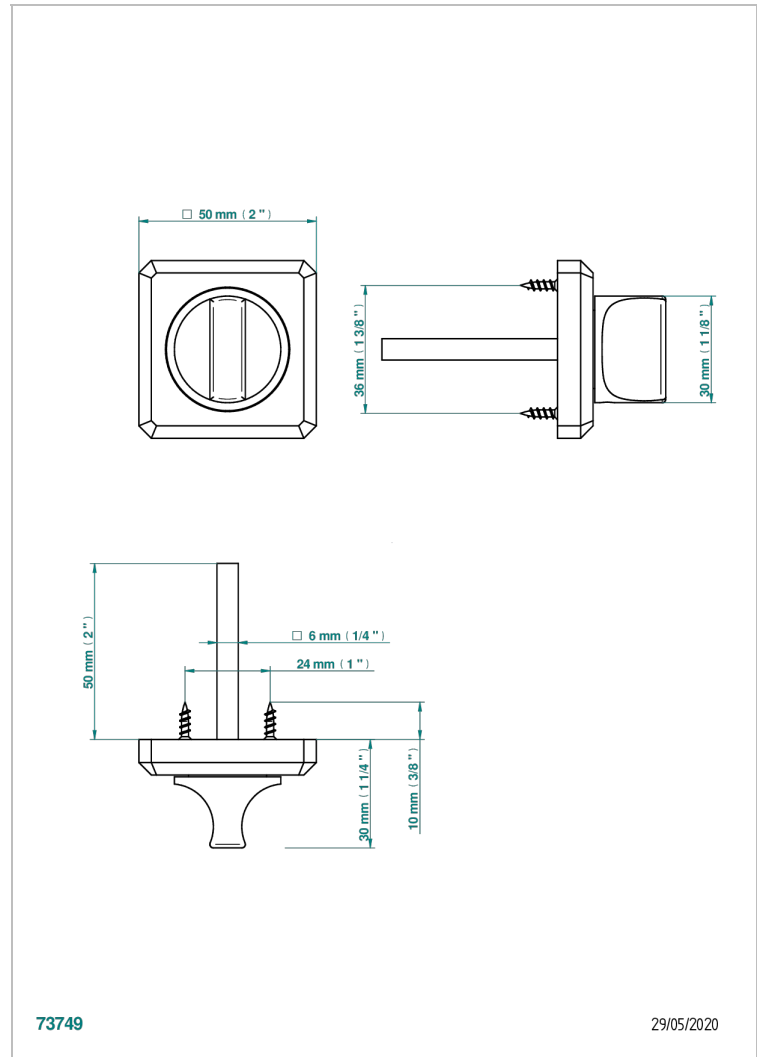

COLLECTION BERLIN

B8E-DWA1C

Privacy lock (supplied with square)

THG[®]
PARIS

73749

29/05/2020

ХАРАКТЕРИСТИКИ

- Collection Berlin
- Privacy lock (supplied with square)