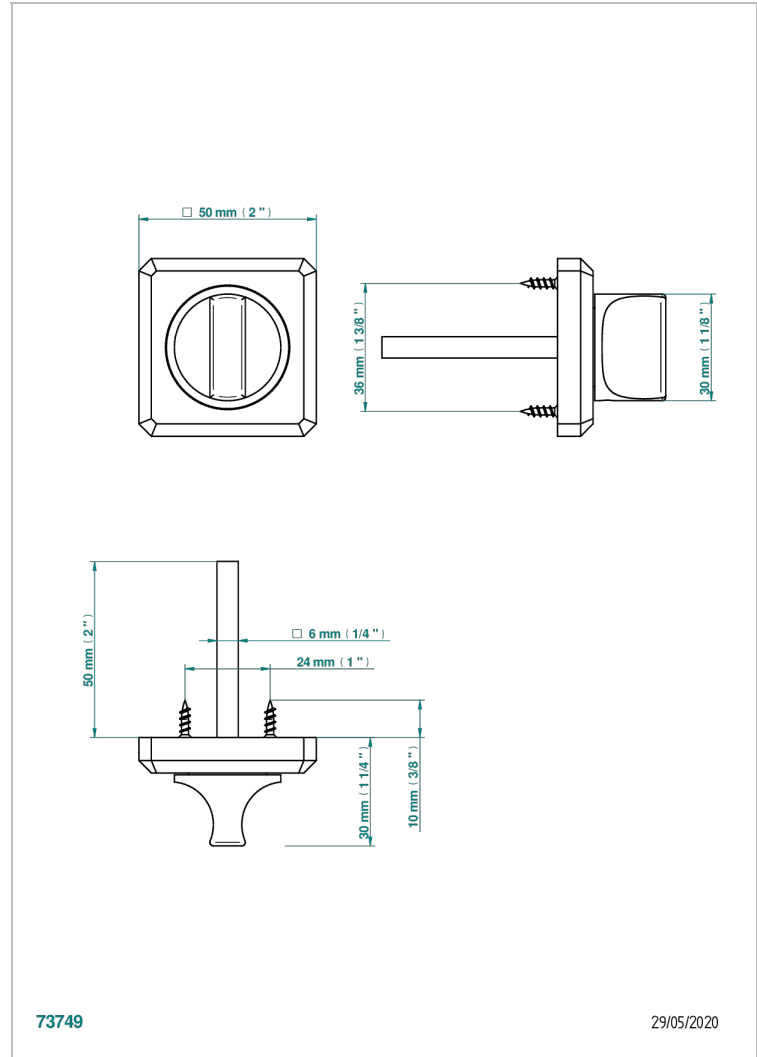

# COLLECTION BERLIN

B8E-DWA1C

Privacy lock (supplied with square)

73749

29/05/2020

## CHARACTERISTIC

- Collection Berlin
- Privacy lock (supplied with square)