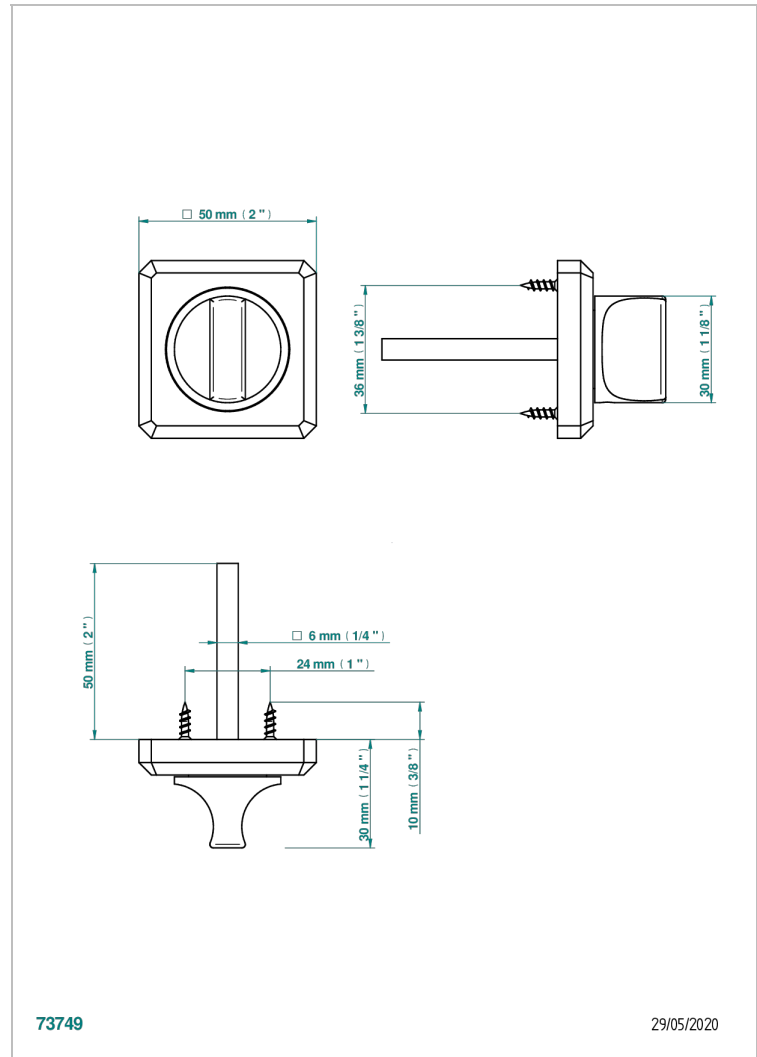

# COLLECTION BERLIN

B8E-DWA1C

Privacy lock (supplied with square)

THG<sup>®</sup>  
PARIS

73749

29/05/2020

## 特色

- Collection Berlin
- Privacy lock (supplied with square)