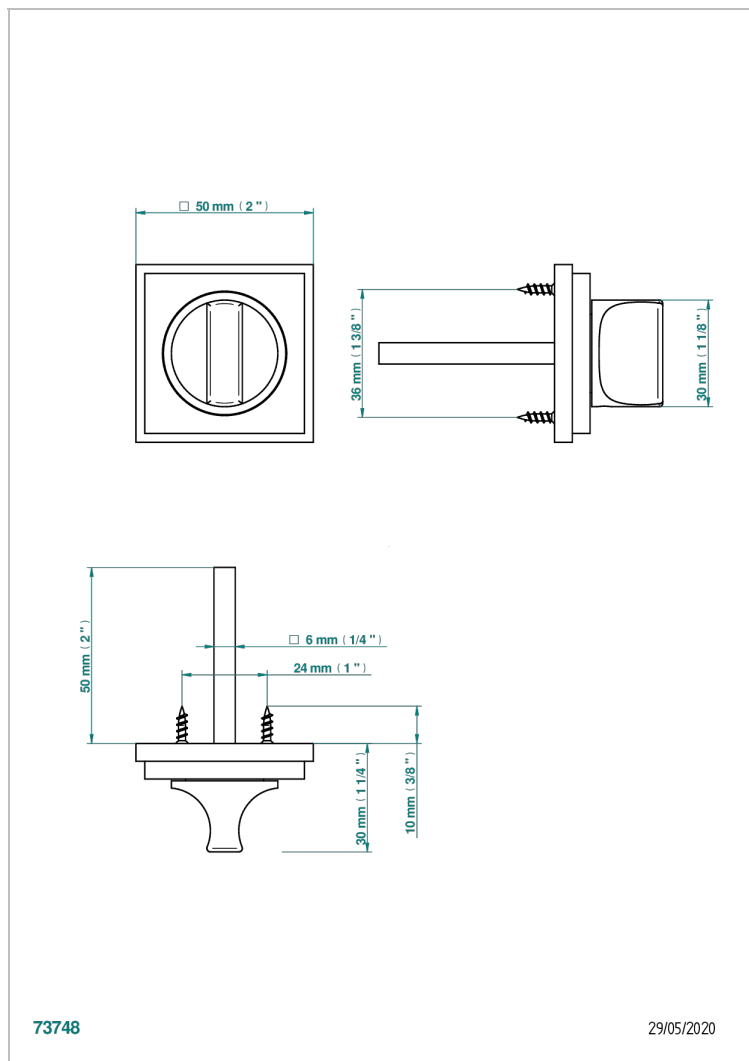

# COLLECTION NEW YORK

B8D-DWA1C

Privacy lock (supplied with square)

THG<sup>®</sup>  
PARIS

73748

29/05/2020

## CHARACTERISTIC

- Collection New York
- Privacy lock (supplied with square)