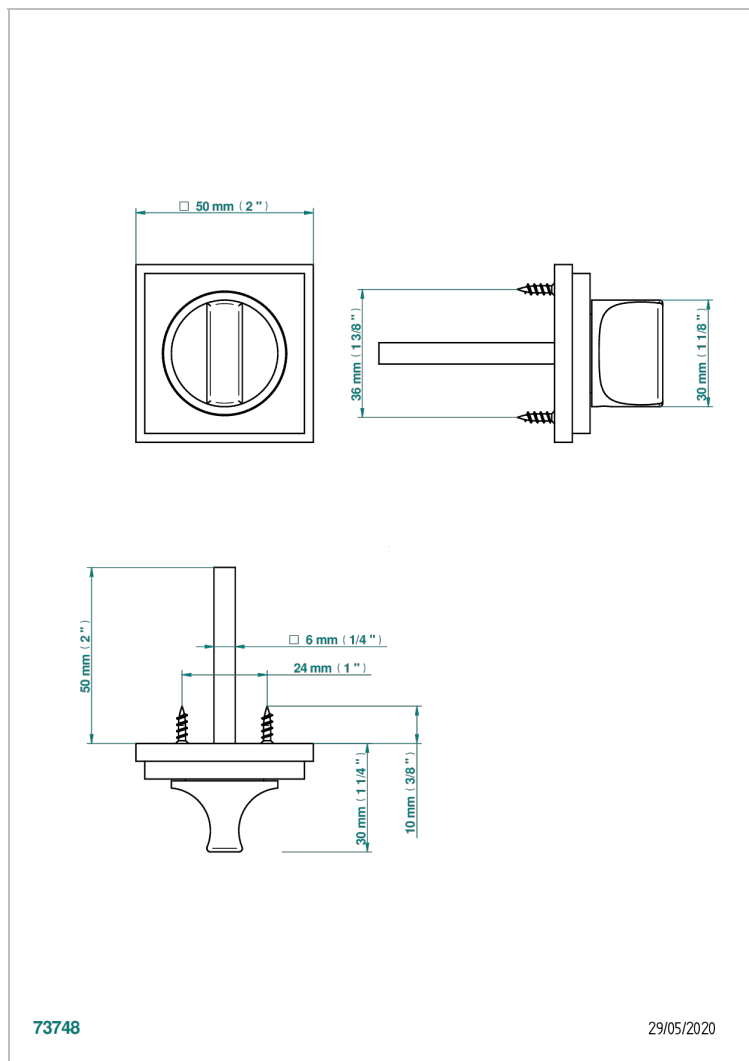

COLLECTION NEW YORK

B8D-DWA1C

Privacy lock (supplied with square)

THG[®]
PARIS

73748

29/05/2020

CHARACTERISTIC

- Collection New York
- Privacy lock (supplied with square)