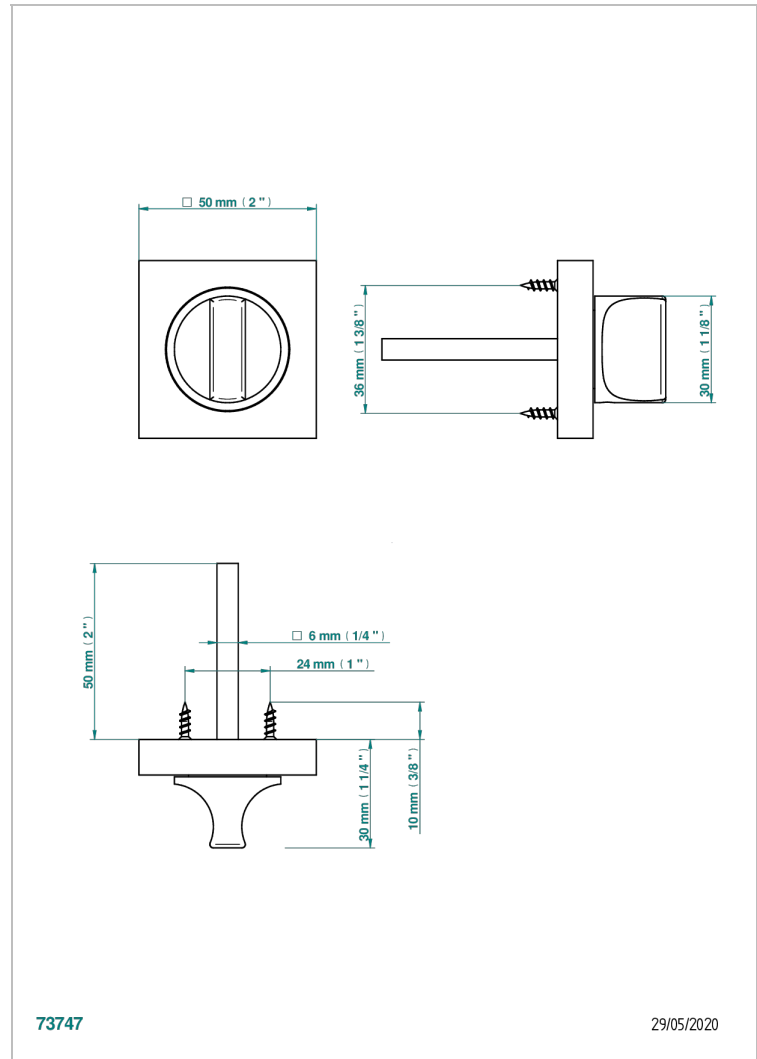

# COLLECTION GENEVE

B8C-DWA1C

Privacy lock (supplied with square)

73747

29/05/2020

## CHARACTERISTIC

- Collection Genève
- Privacy lock (supplied with square)