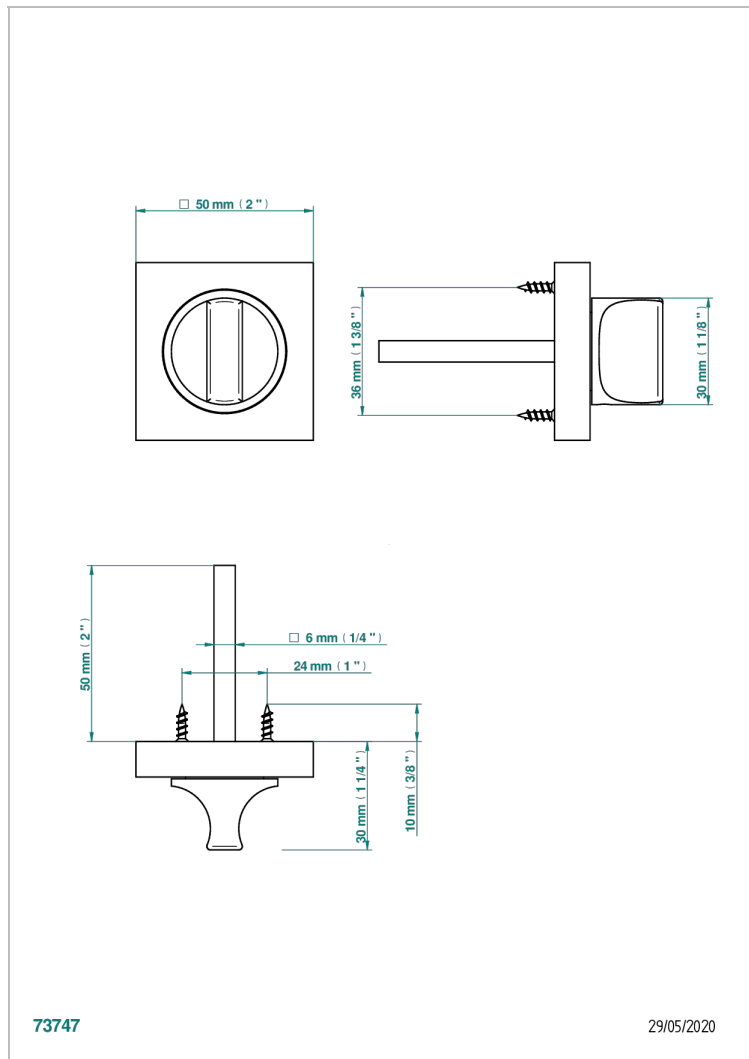

COLLECTION GENEVE

B8C-DWA1C

Privacy lock (supplied with square)

THG[®]
PARIS

73747

29/05/2020

ХАРАКТЕРИСТИКИ

- Collection Genève
- Privacy lock (supplied with square)