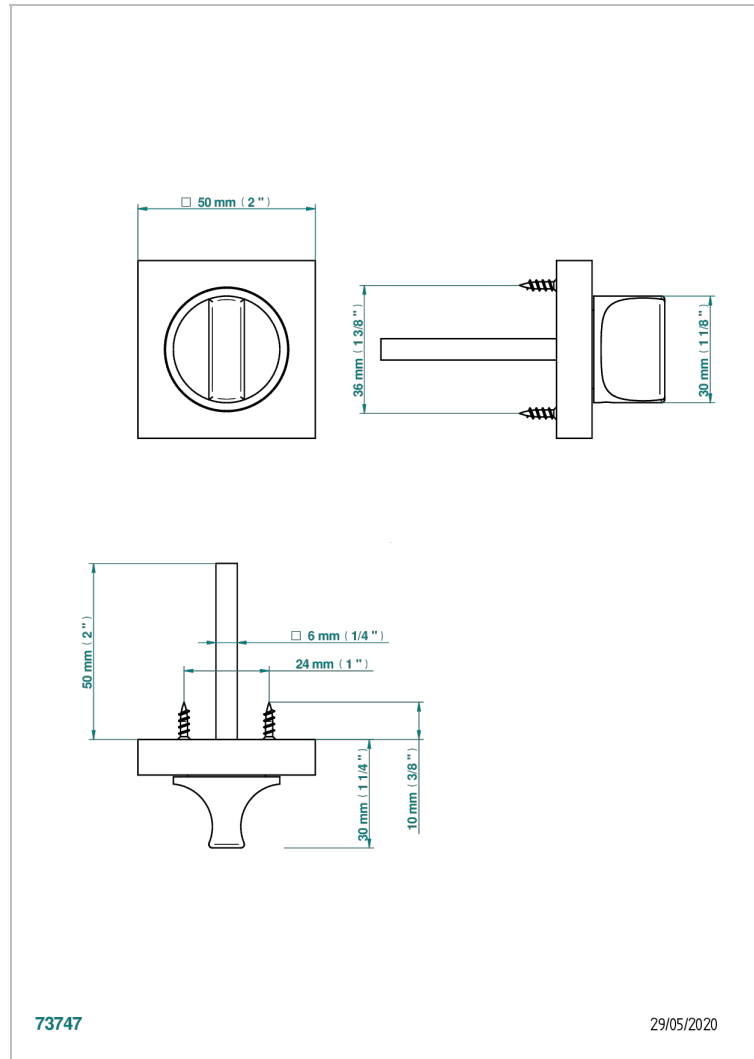

COLLECTION GENEVE

B8C-DWA1C

Privacy lock (supplied with square)

73747

29/05/2020

CHARACTERISTIC

- Collection Genève
- Privacy lock (supplied with square)

AVAILABLE FINITIONS