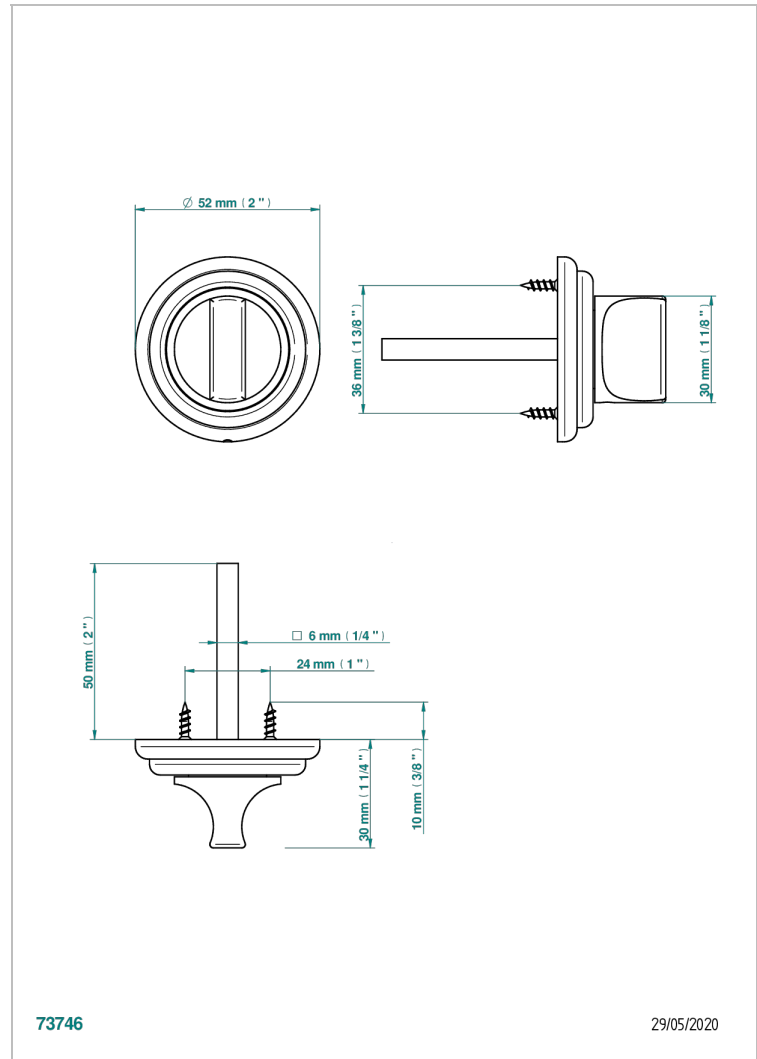

COLLECTION LONDON

B8B-DWA1C

Privacy lock (supplied with square)

THG[®]
PARIS

73746

29/05/2020

CHARACTERISTIC

- Collection London
- Privacy lock (supplied with square)