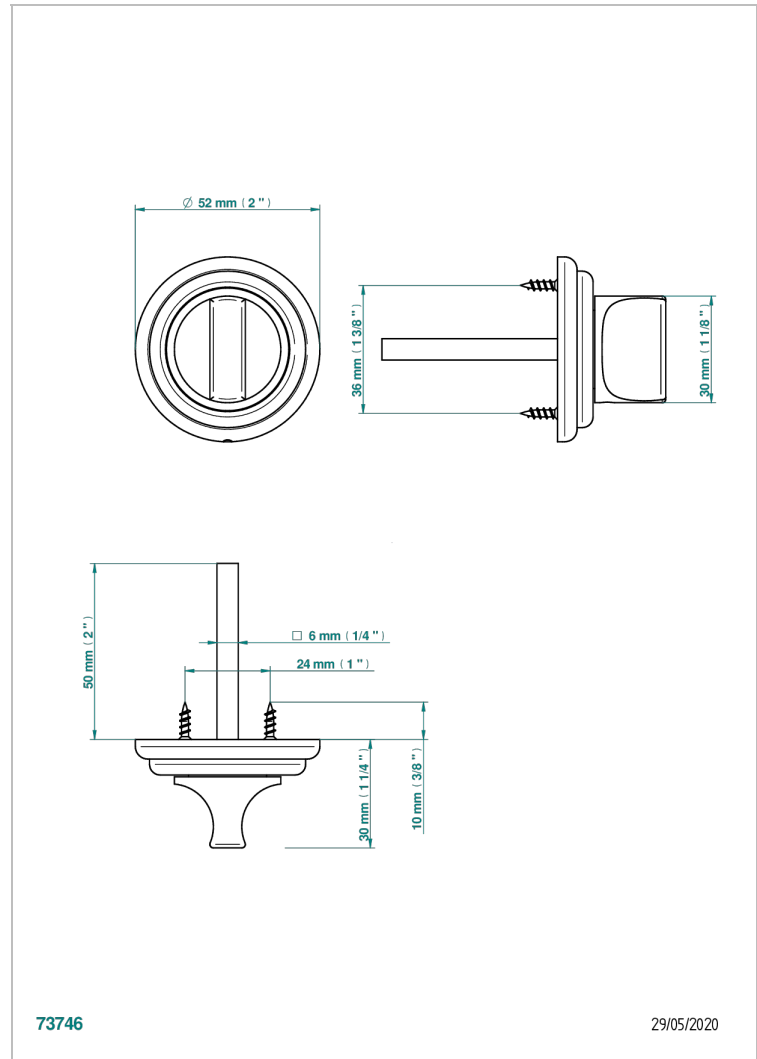

# COLLECTION LONDON

B8B-DWA1C

Privacy lock (supplied with square)

THG<sup>®</sup>  
PARIS

73746

29/05/2020

## CHARACTERISTIC

- Collection London
- Privacy lock (supplied with square)