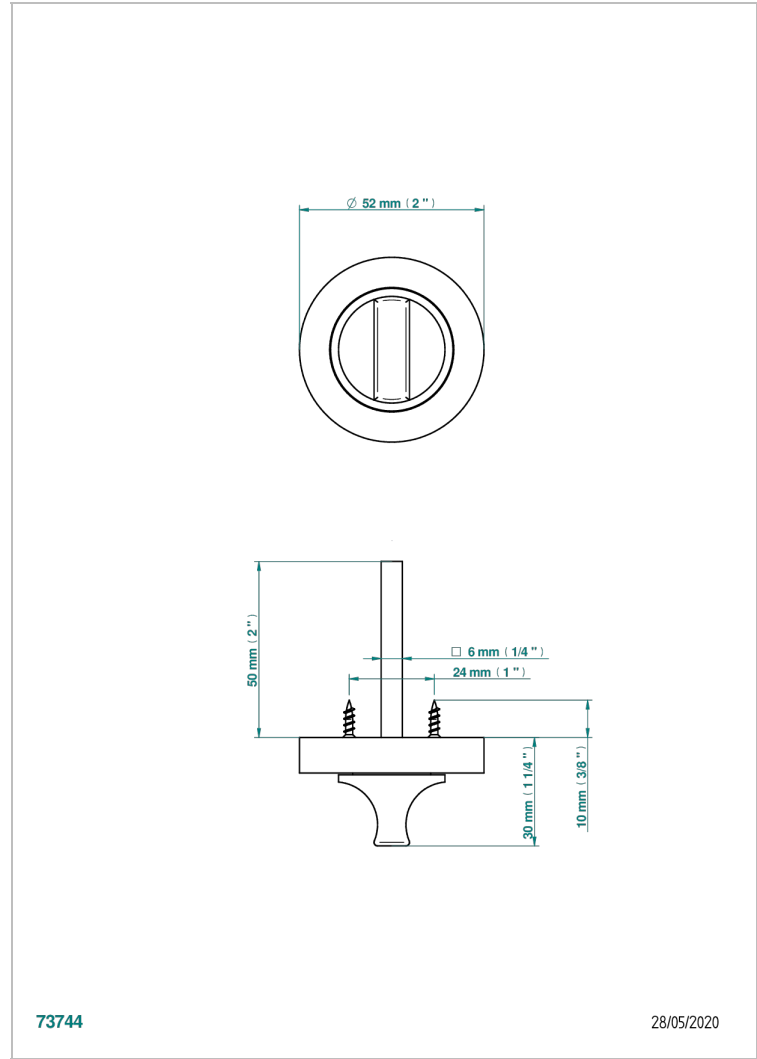

# COLLECTION PARIS

B8A-DWA1C

Privacy lock (supplied with square)

THG<sup>®</sup>  
PARIS

## CHARACTERISTIC

- Collection Paris
- Privacy lock (supplied with square)