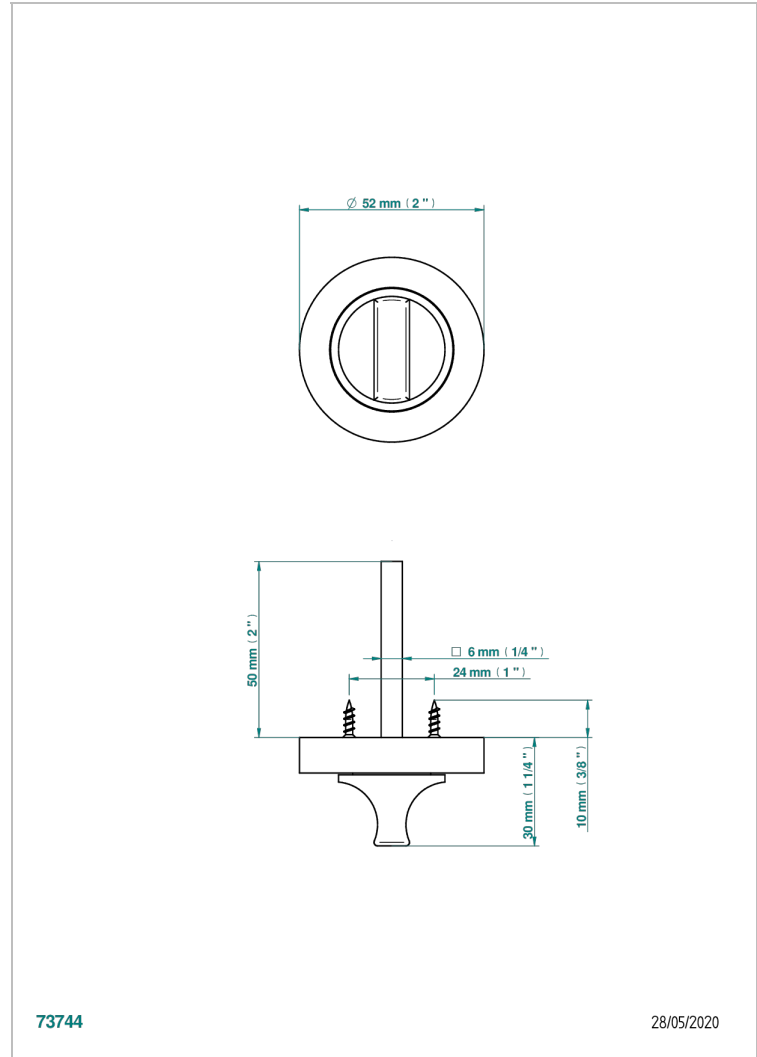

COLLECTION PARIS

B8A-DWA1C

Privacy lock (supplied with square)

THG[®]
PARIS

73744

28/05/2020

CHARACTERISTIC

- Collection Paris
- Privacy lock (supplied with square)