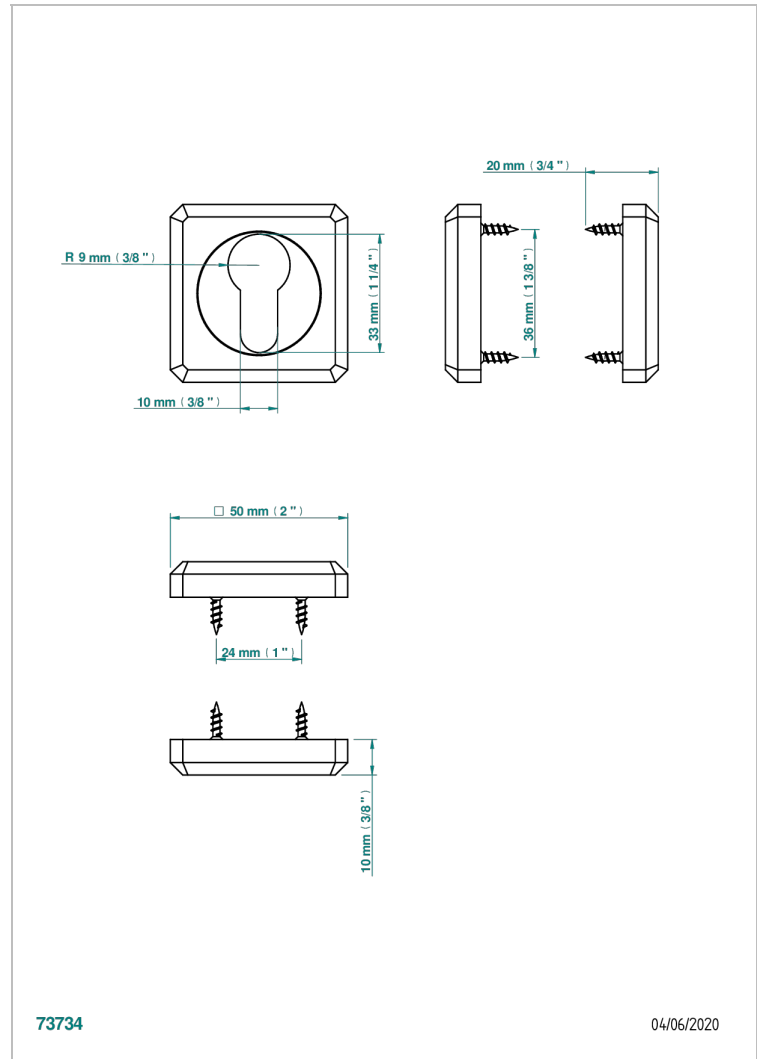

# COLLECTION BERLIN

B8E-DWA2

Escutcheon for Euro profile, pair

THG<sup>®</sup>  
PARIS

73734

04/06/2020

## CHARACTERISTIC

- Collection Berlin
- Escutcheon for Euro profile, pair