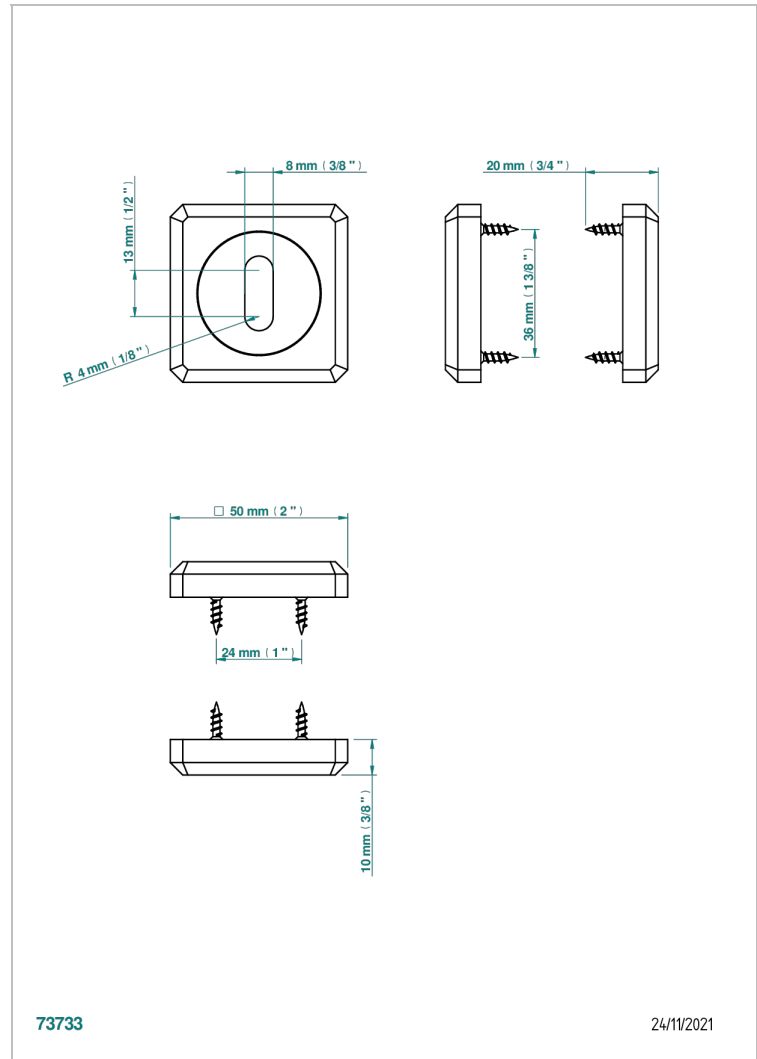

COLLECTION BERLIN

B8E-DWA3

Key hole escutcheon, pair

THG[®]
PARIS

CHARACTERISTIC

- Collection Berlin
- Key hole escutcheon, pair

AVAILABLE FINITIONS

Black ceram - D30
Blush PVD - H62
Brass color PVD - H49
Brown bronze color PVD - F33
Gold color PVD - H52
Graphite PVD - H64