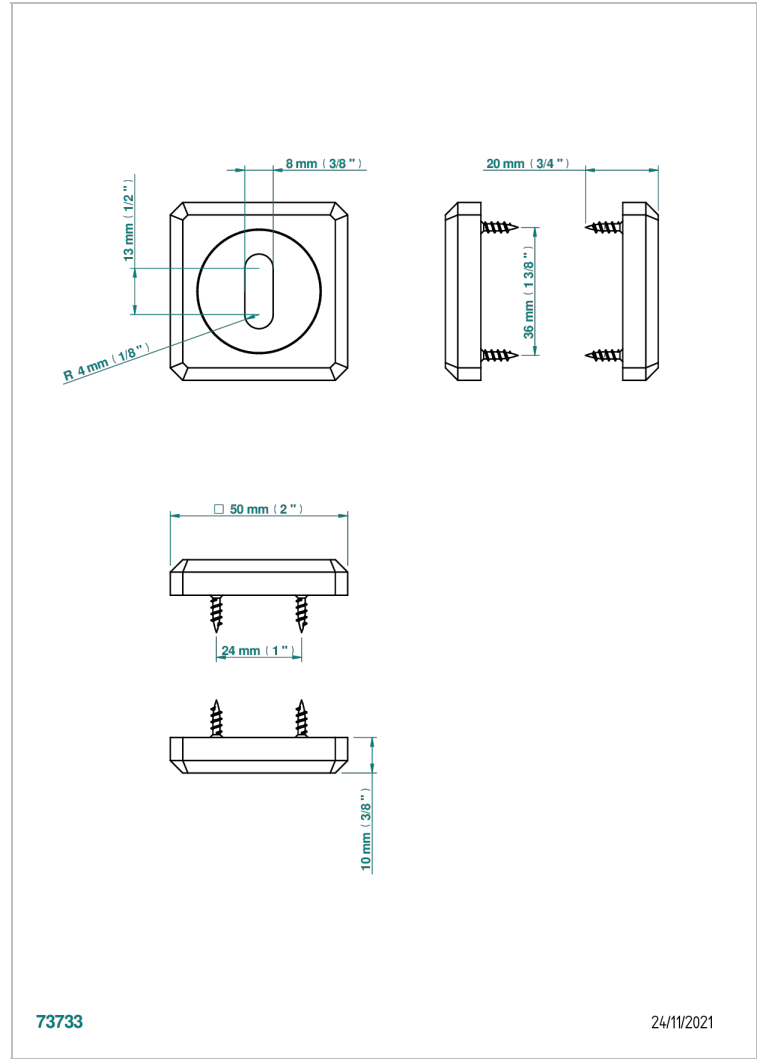

# COLLECTION BERLIN

B8E-DWA3

Key hole escutcheon, pair

THG<sup>®</sup>  
PARIS

73733

24/11/2021

## CHARACTERISTIC

- Collection Berlin
- Key hole escutcheon, pair