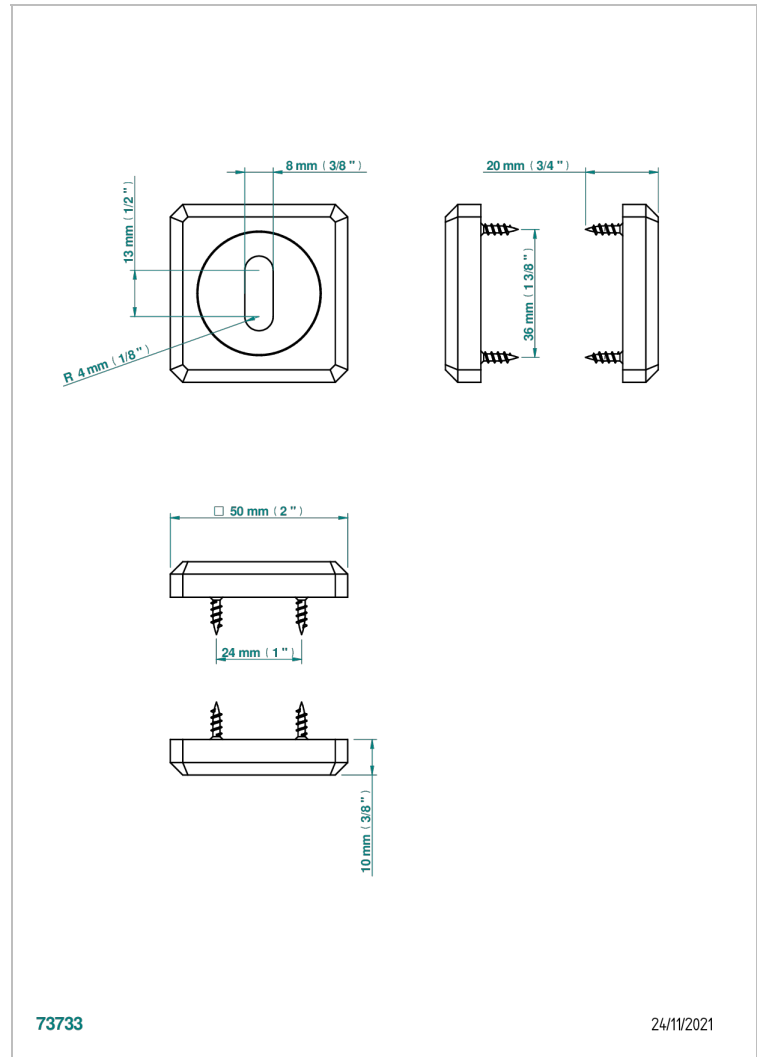

COLLECTION BERLIN

B8E-DWA3

Key hole escutcheon, pair

THG[®]
PARIS

73733

24/11/2021

CHARACTERISTIC

- Collection Berlin
- Key hole escutcheon, pair