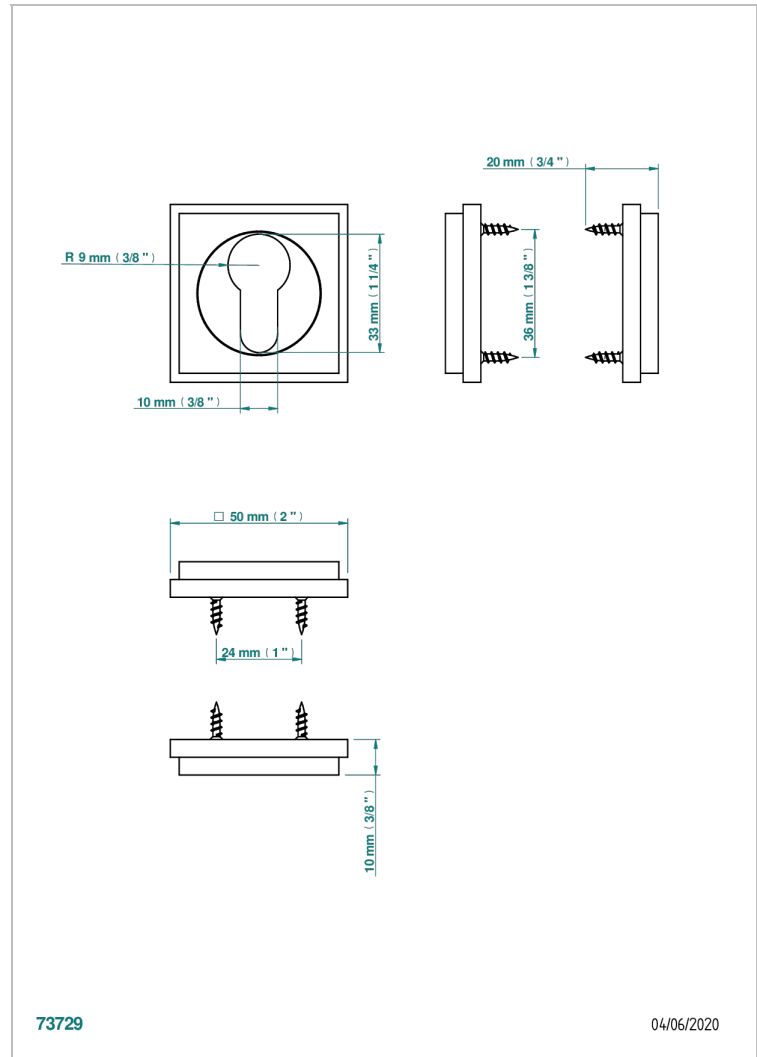

# COLLECTION NEW YORK

B8D-DWA2

Escutcheon for Euro profile, pair

THG<sup>®</sup>  
PARIS

## CHARACTERISTIC

- Collection New York
- Escutcheon for Euro profile, pair