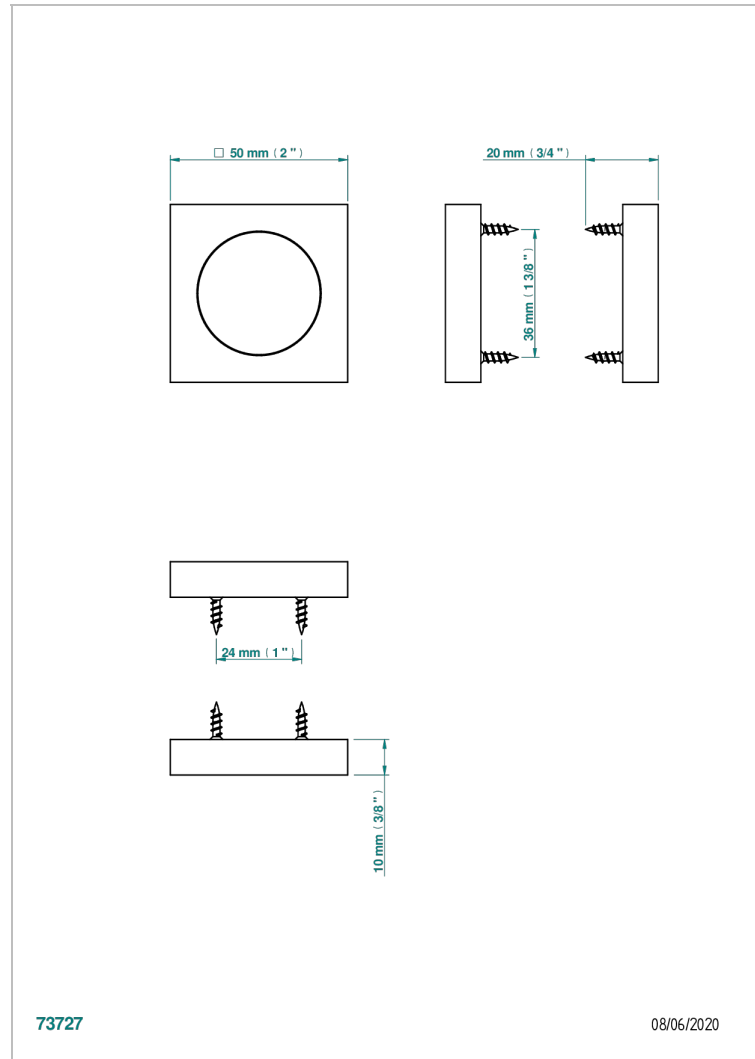

COLLECTION GENEVE

B8C-DWA6

Blank escutcheon, pair

THG[®]
PARIS

73727

08/06/2020

CHARACTERISTIC

- Collection Genève
- Blank escutcheon, pair