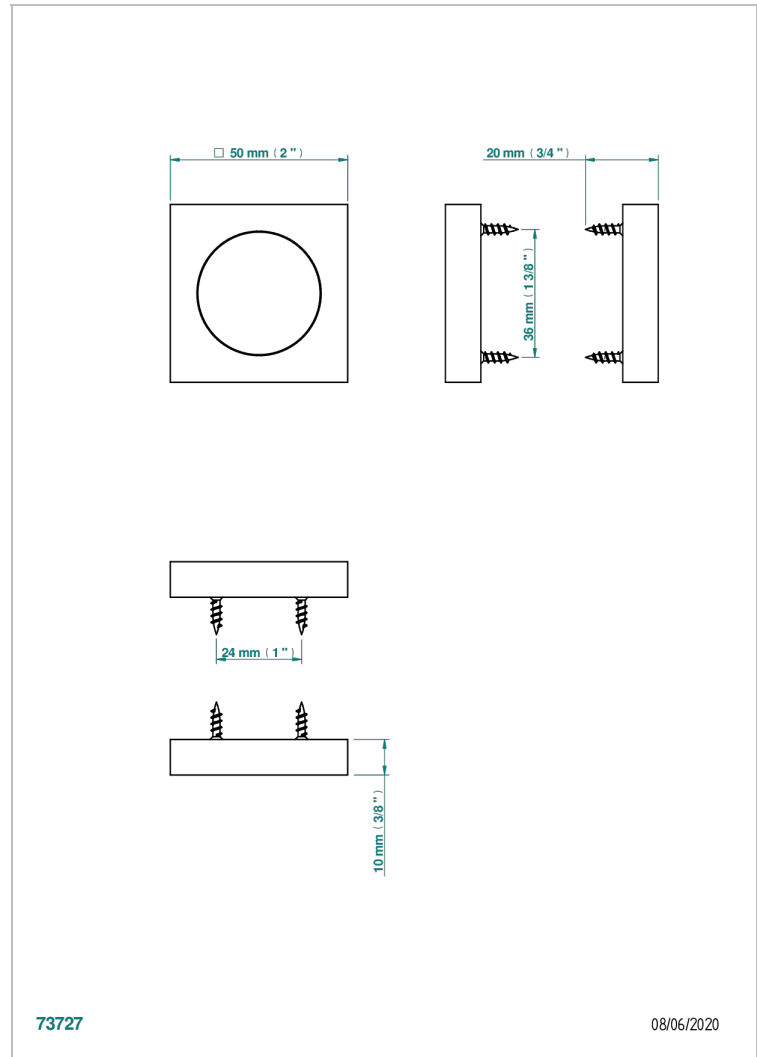

COLLECTION GENEVE

B8C-DWA6

Blank escutcheon, pair

THG[®]
PARIS

73727

08/06/2020

CHARACTERISTIC

- Collection Genève
- Blank escutcheon, pair