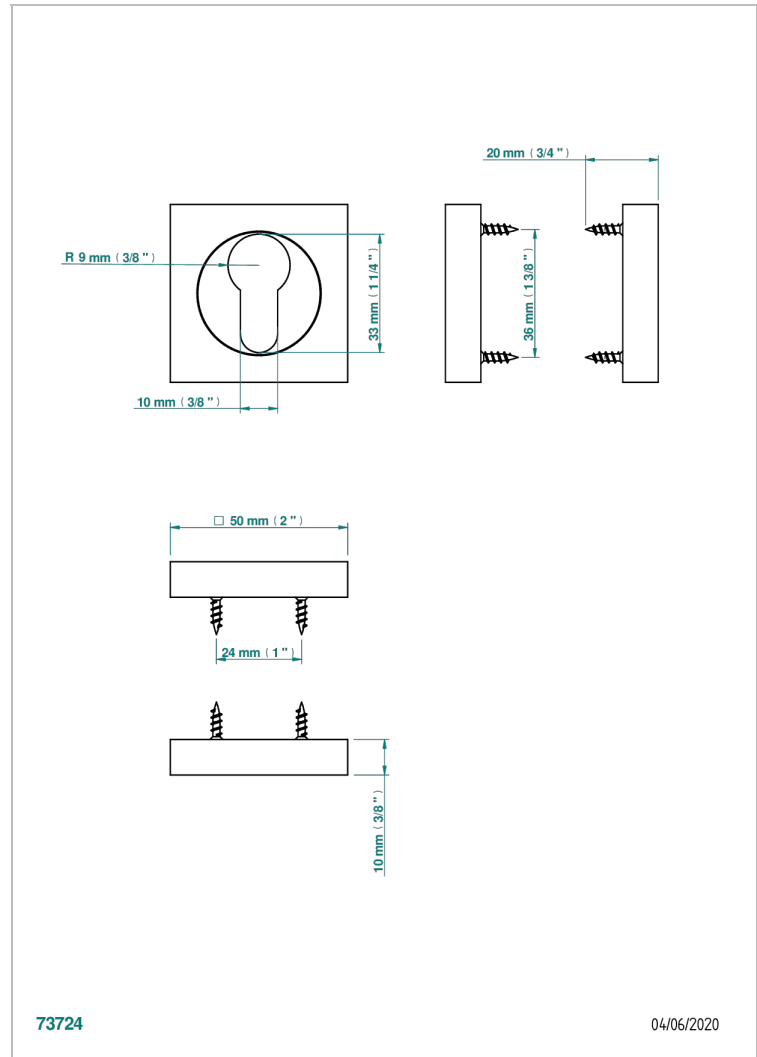

COLLECTION GENEVE

B8C-DWA2

Escutcheon for Euro profile, pair

CHARACTERISTIC

- Collection Genève
- Escutcheon for Euro profile, pair

AVAILABLE FINITIONS

Black ceram - D30
Blush PVD - H62
Brass color PVD - H49
Brown bronze color PVD - F33
Gold color PVD - H52
Graphite PVD - H64