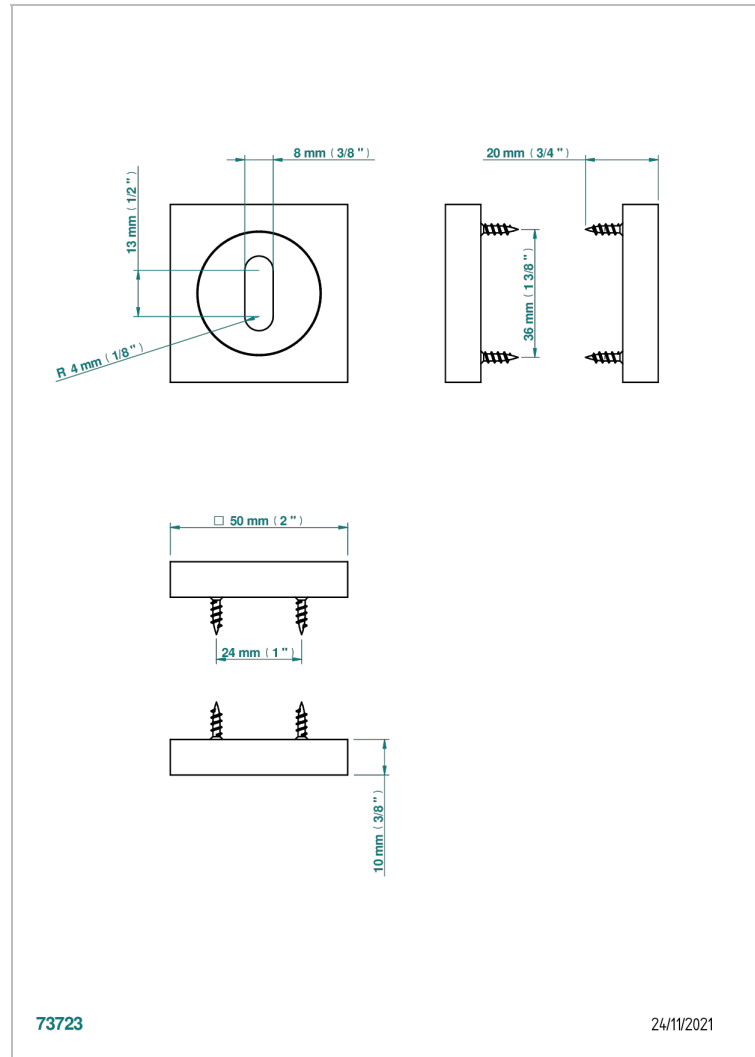

# COLLECTION GENEVE

B8C-DWA3

Key hole escutcheon, pair

THG<sup>®</sup>  
PARIS

## CHARACTERISTIC

- Collection Genève
- Key hole escutcheon, pair