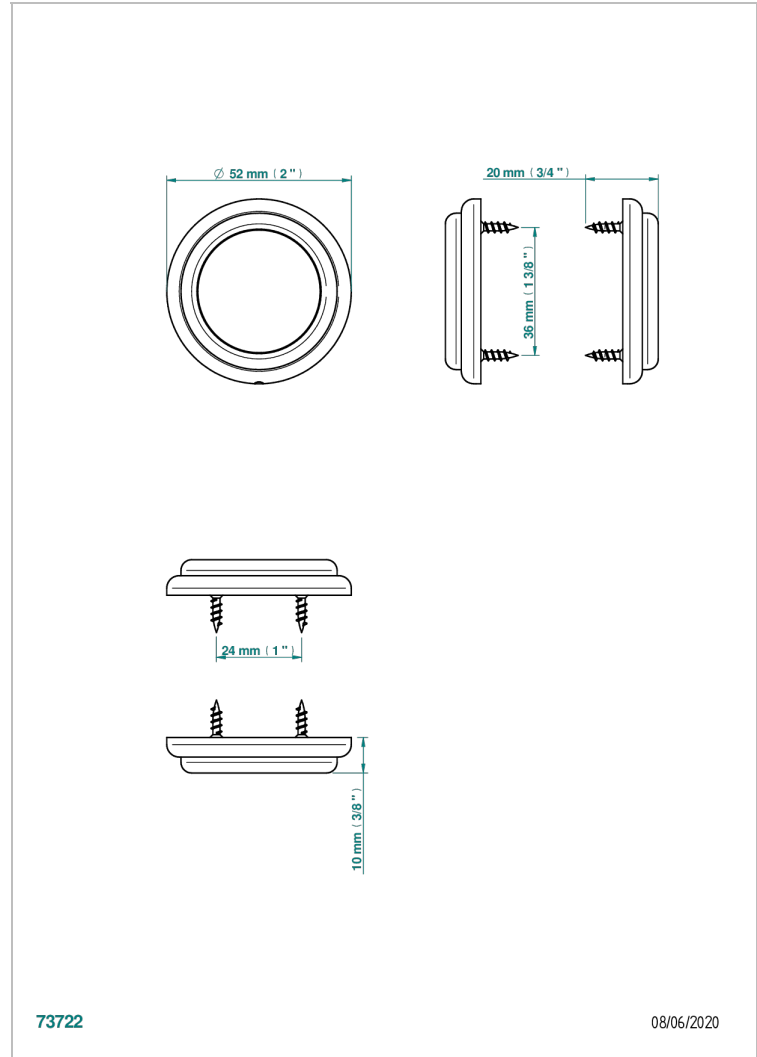

COLLECTION LONDON

B8B-DWA6

Blank escutcheon, pair

THG[®]
PARIS

73722

08/06/2020

CHARACTERISTIC

- Collection London
- Blank escutcheon, pair

AVAILABLE FINITIONS

Black ceram - D30
Blush PVD - H62
Brass color PVD - H49
Brown bronze color PVD - F33
Gold color PVD - H52
Graphite PVD - H64

Lacquered light bronze - D01
Matt Umber PVD - H67
Matt blush PVD - H60
Matt brass color PVD - H50
Matt brown bronze color PVD - F34
Matt gold - F07