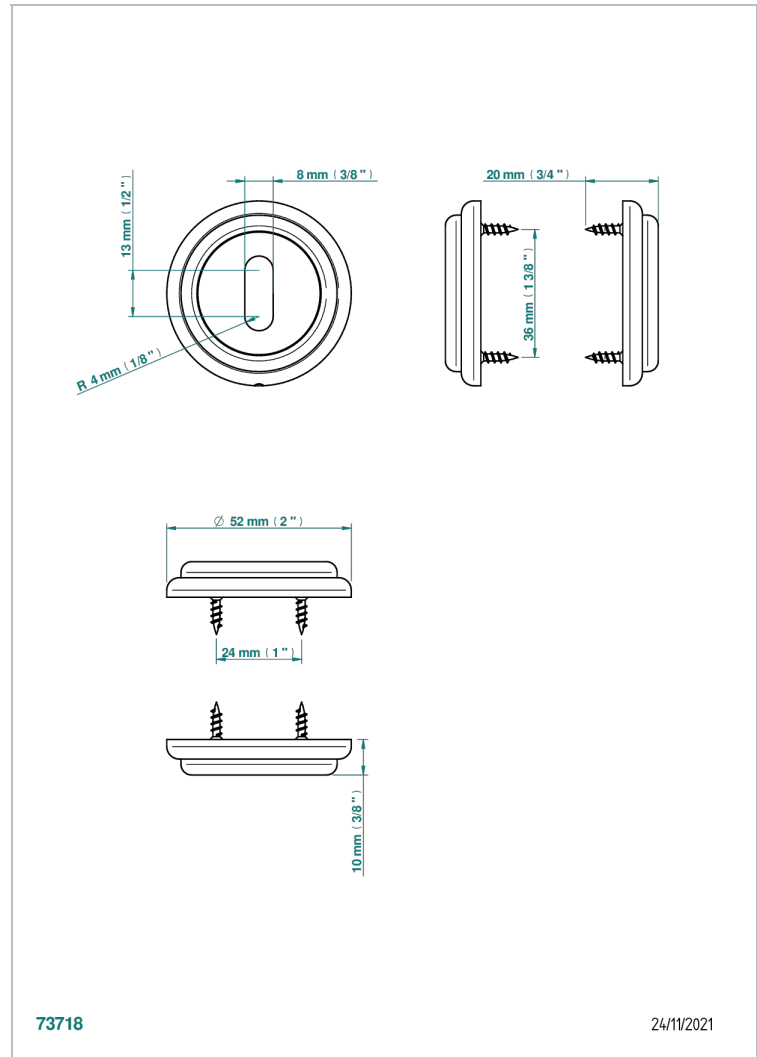

COLLECTION LONDON

B8B-DWA3

Key hole escutcheon, pair

73718

24/11/2021

CHARACTERISTIC

- Collection London
- Key hole escutcheon, pair

AVAILABLE FINITIONS