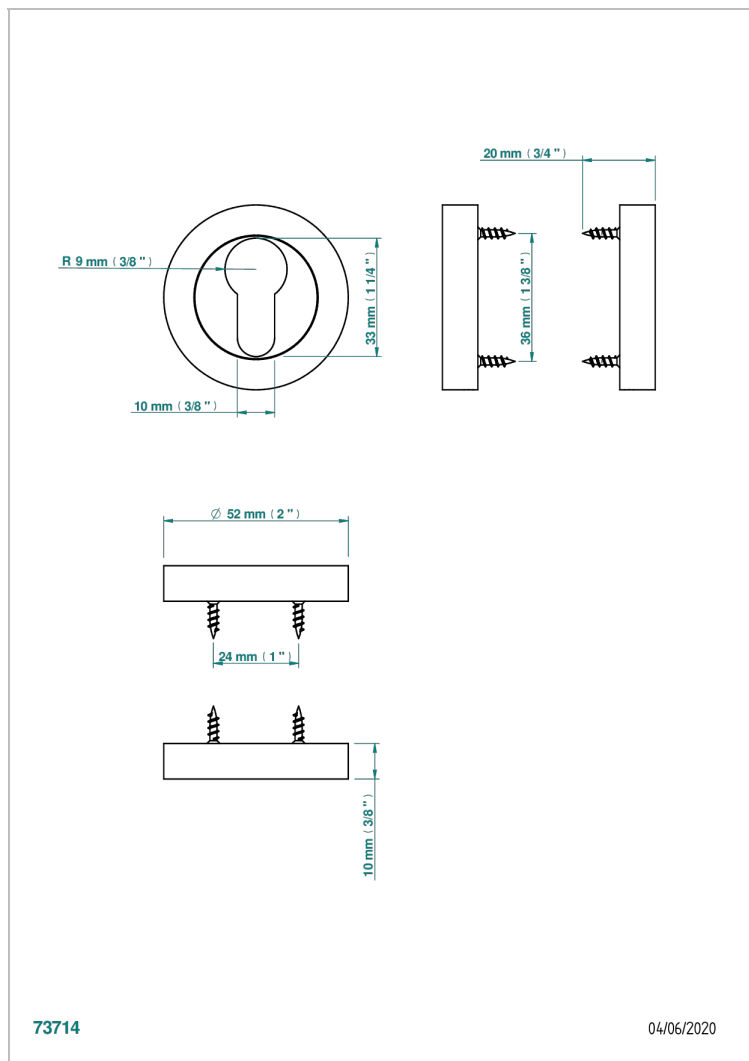

# COLLECTION PARIS

B8A-DWA2

Escutcheon for Euro profile, pair

THG<sup>®</sup>  
PARIS

## CHARACTERISTIC

- Collection Paris
- Escutcheon for Euro profile, pair