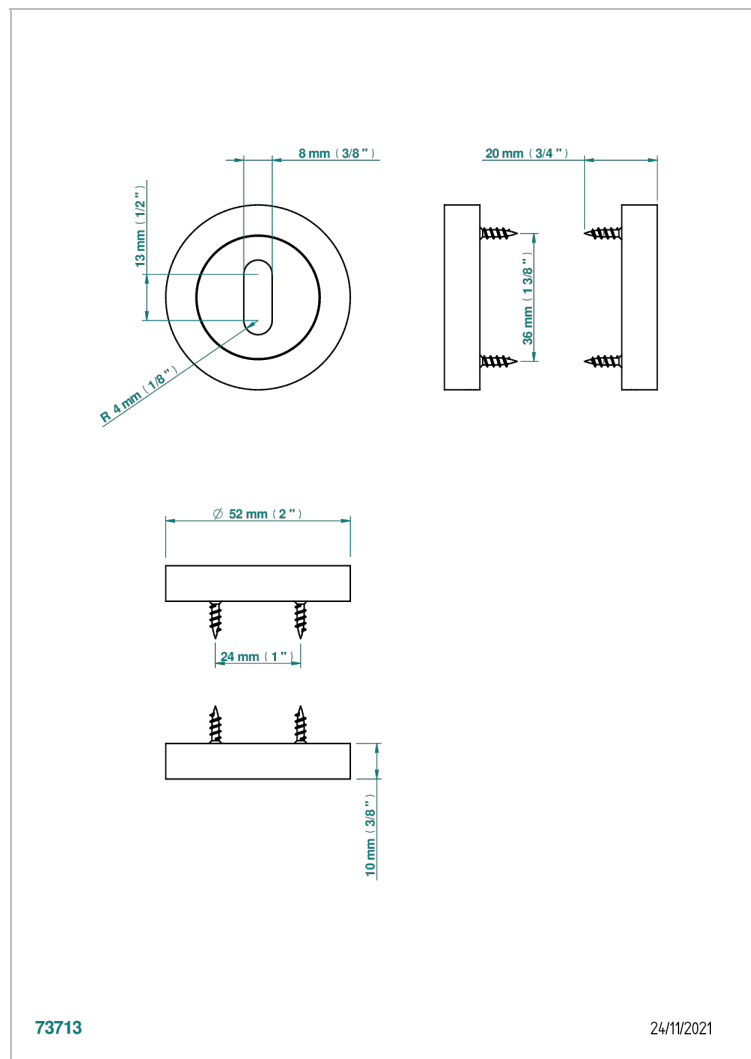

COLLECTION PARIS

B8A-DWA3

Key hole escutcheon, pair

THG[®]
PARIS

73713

24/11/2021

CHARACTERISTIC

- Collection Paris
- Key hole escutcheon, pair