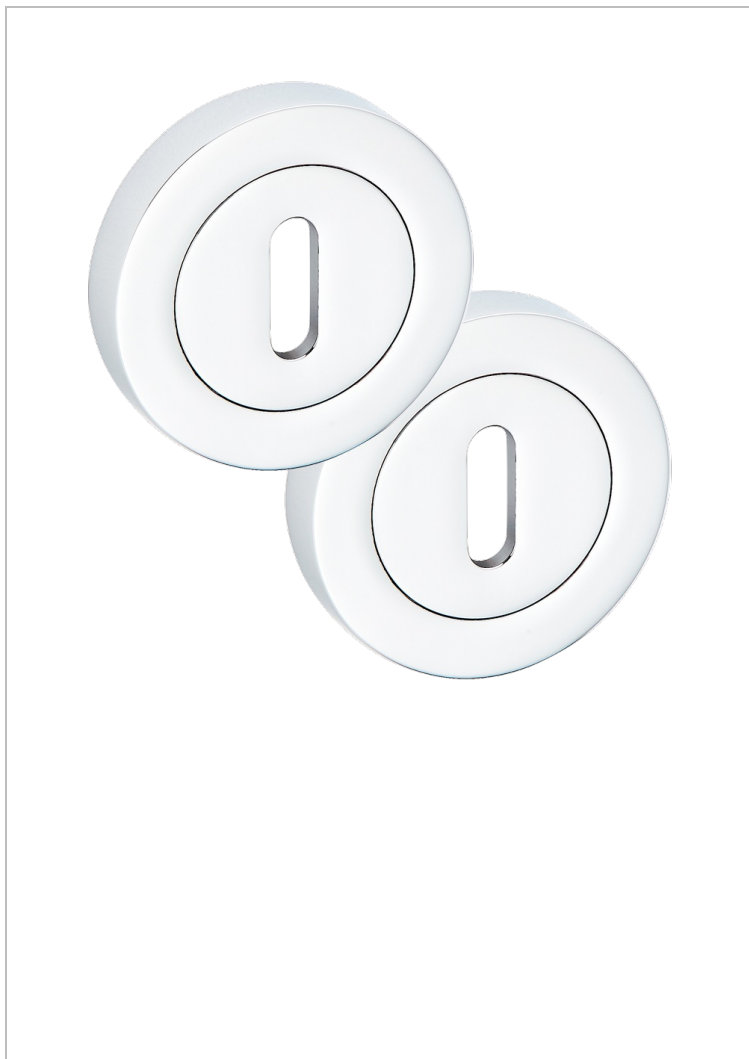

COLLECTION PARIS

B8A-DWA3

Key hole escutcheon, pair

THG[®]
PARIS

73713

24/11/2021

CHARACTERISTIC

- Collection Paris
- Key hole escutcheon, pair

AVAILABLE FINITIONS

Black ceram - D30
Blush PVD - H62
Brass color PVD - H49
Brown bronze color PVD - F33
Gold color PVD - H52
Graphite PVD - H64

Lacquered light bronze - D01
Matt Umber PVD - H67
Matt blush PVD - H60
Matt brass color PVD - H50
Matt brown bronze color PVD - F34
Matt gold - F07

Matt gold color PVD - H53
Matt graphite PVD - H65
Matt nickel (color finish) - C01
Matt nickel color PVD - H56
Nickel color PVD - H55
Polished chrome (color finish) - A02

Polished gold (color finish) - F01
Polished nickel - B01
Soft gold - F30
Soft matt gold - F31
Umber PVD - H66