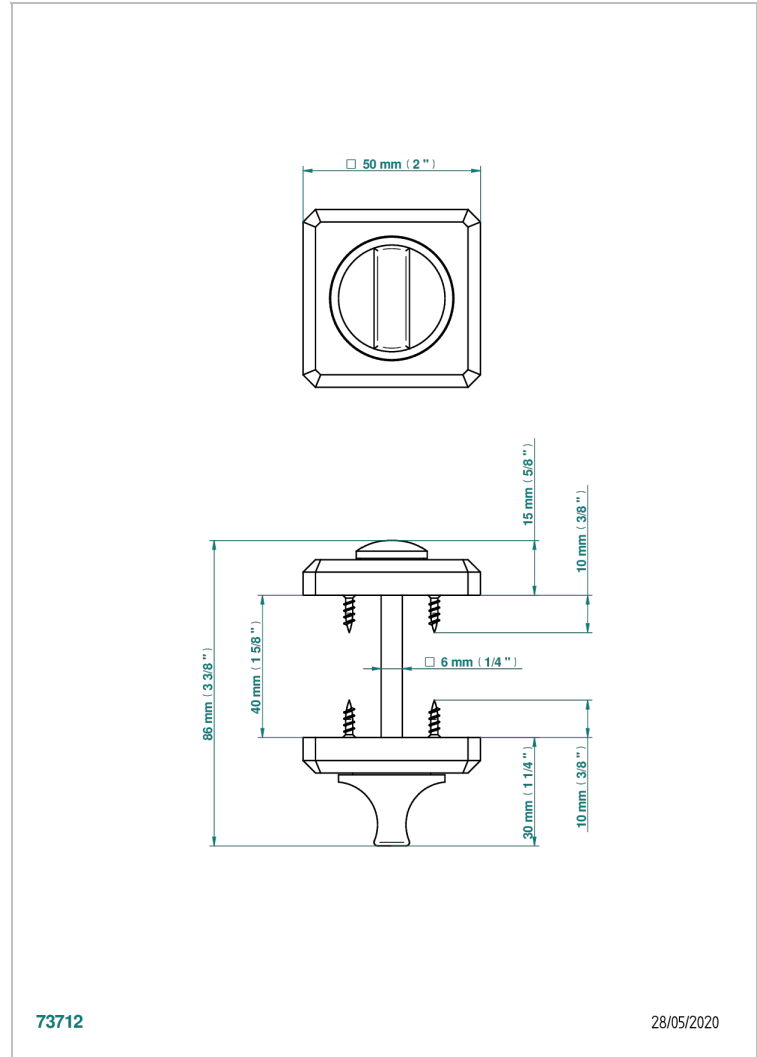

# COLLECTION BERLIN

B8E-DWA1

Set of Privacy lock & emergency release

73712

28/05/2020

## CHARACTERISTIC

- Collection Berlin
- Set of Privacy lock & emergency release