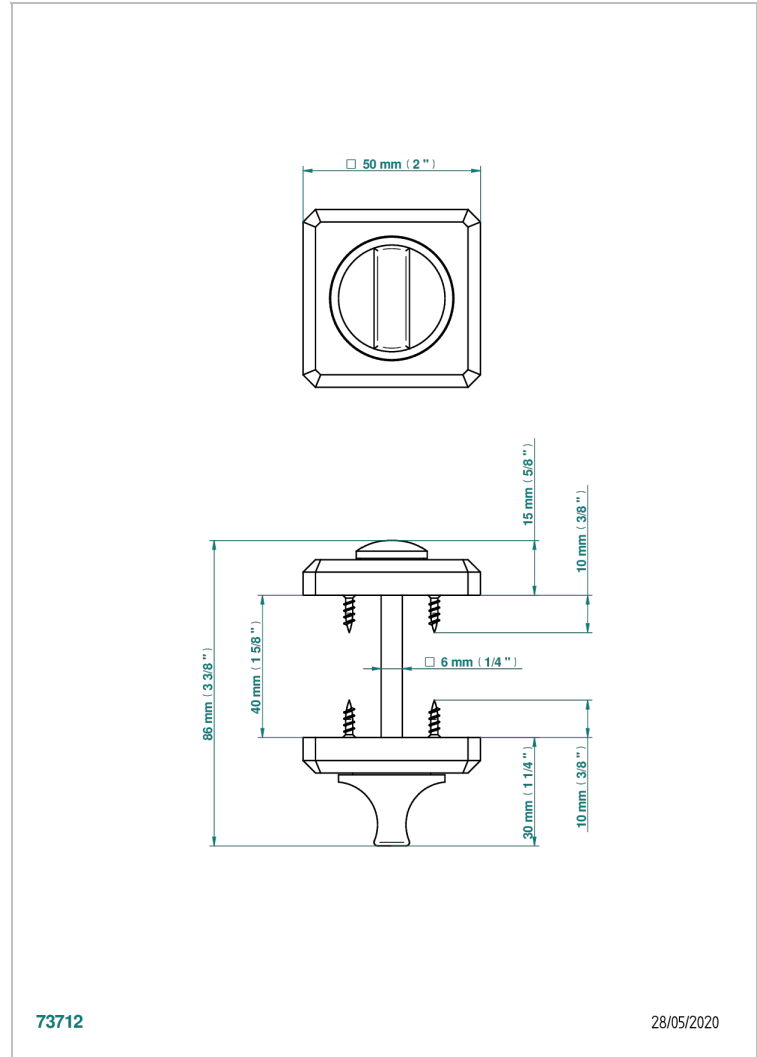

COLLECTION BERLIN

B8E-DWA1

Set of Privacy lock & emergency release

73712

28/05/2020

CHARACTERISTIC

- Collection Berlin
- Set of Privacy lock & emergency release

AVAILABLE FINITIONS