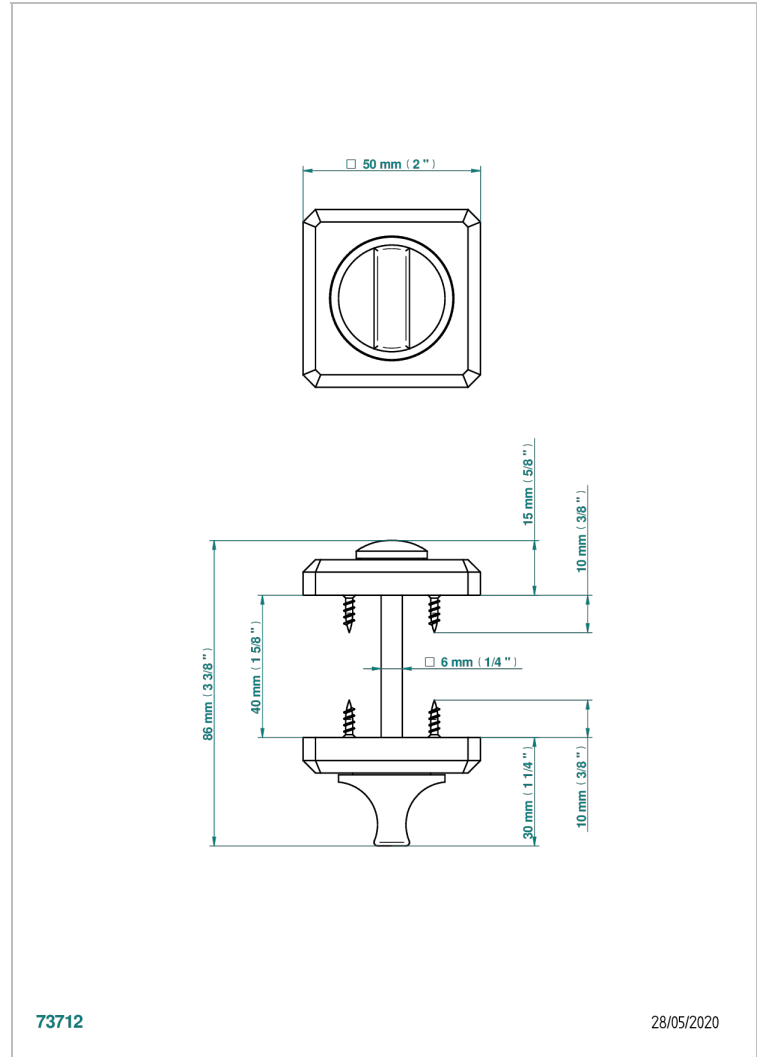

COLLECTION BERLIN

B8E-DWA1

Set of Privacy lock & emergency release

THG[®]
PARIS

73712

28/05/2020

CHARACTERISTIC

- Collection Berlin
- Set of Privacy lock & emergency release