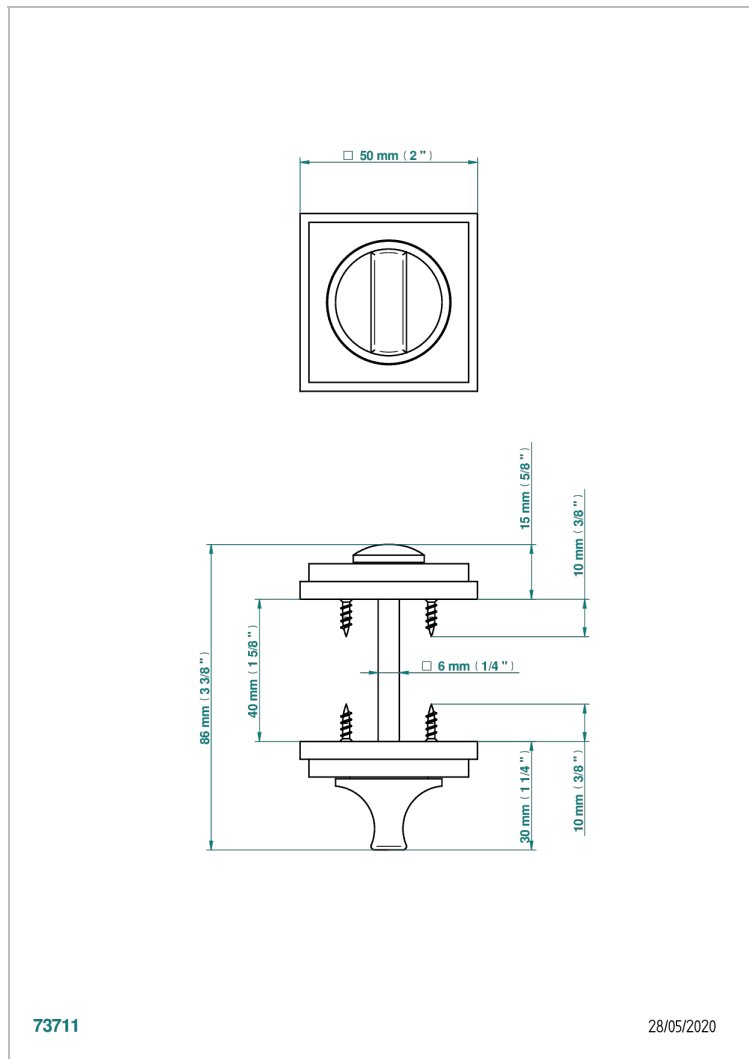

COLLECTION NEW YORK

B8D-DWA1

Set of Privacy lock & emergency release

THG®
PARIS

73711

28/05/2020

CHARACTERISTIC

- Collection New York
- Set of Privacy lock & emergency release

AVAILABLE FINITIONS

Black ceram - D30
Blush PVD - H62
Brass color PVD - H49
Brown bronze color PVD - F33
Gold color PVD - H52
Graphite PVD - H64

Lacquered light bronze - D01
Matt Umber PVD - H67
Matt blush PVD - H60
Matt brass color PVD - H50
Matt brown bronze color PVD - F34
Matt gold - F07

Matt gold color PVD - H53
Matt graphite PVD - H65
Matt nickel (color finish) - C01
Matt nickel color PVD - H56
Nickel color PVD - H55
Polished chrome (color finish) - A02

Polished gold (color finish) - F01
Polished nickel - B01
Soft gold - F30
Soft matt gold - F31
Umber PVD - H66