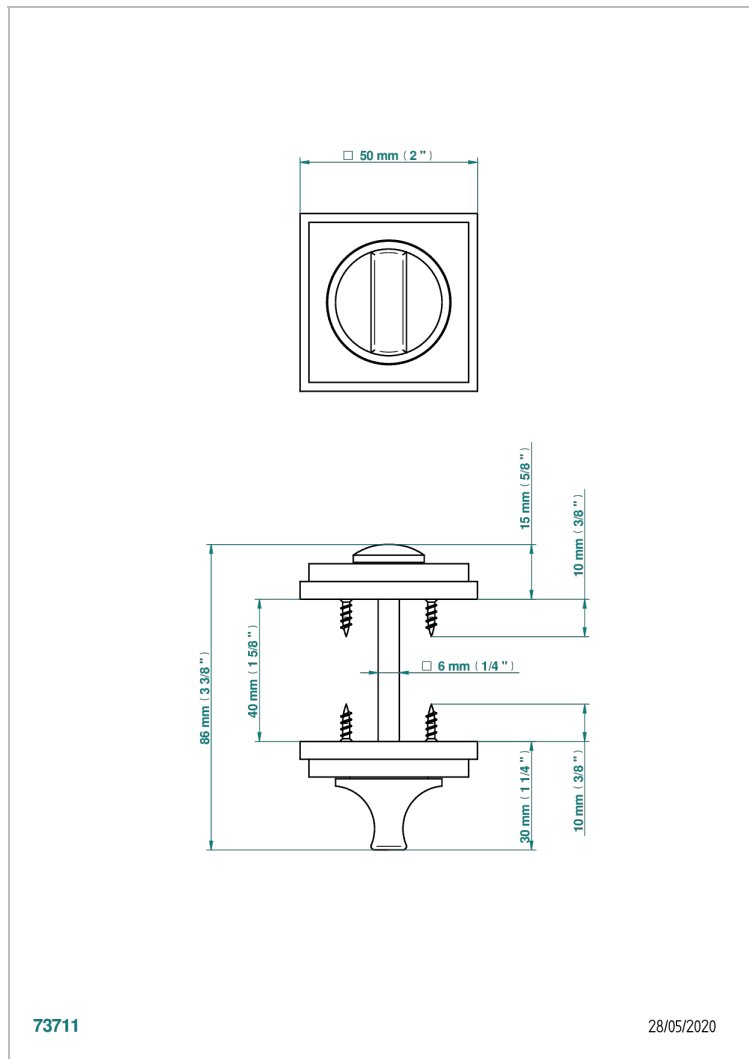

COLLECTION NEW YORK

B8D-DWA1

Set of Privacy lock & emergency release

THG[®]
PARIS

73711

28/05/2020

CHARACTERISTIC

- Collection New York
- Set of Privacy lock & emergency release