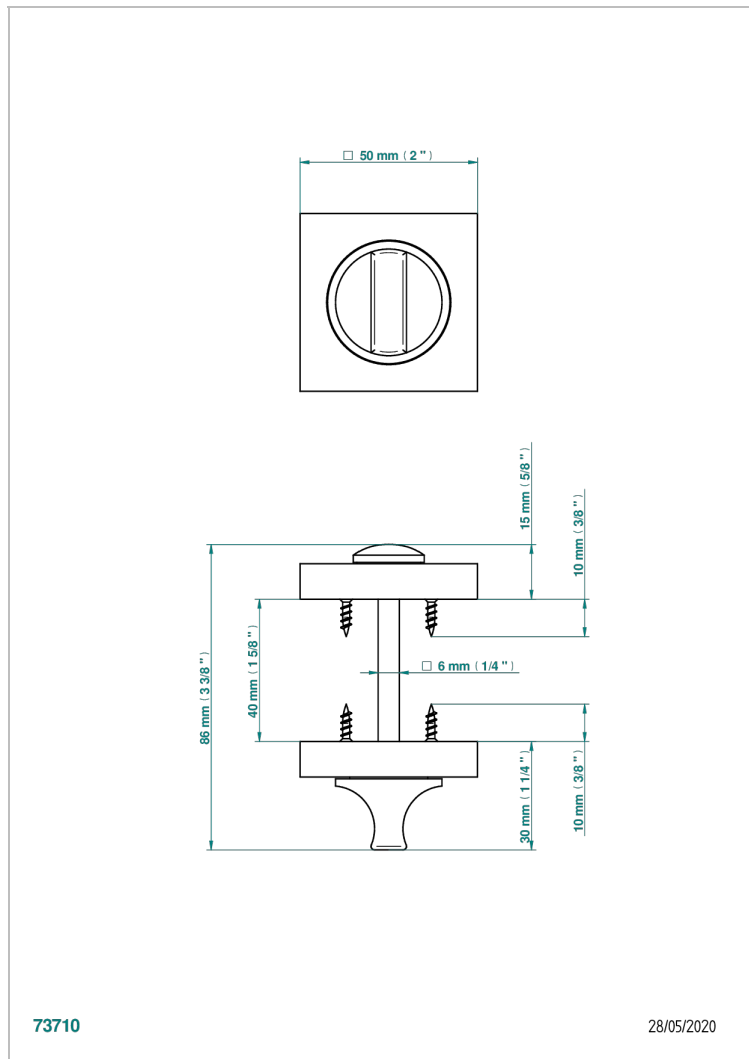

COLLECTION GENEVE

B8C-DWA1

Set of Privacy lock & emergency release

THG[®]
PARIS

73710

28/05/2020

CHARACTERISTIC

- Collection Genève
- Set of Privacy lock & emergency release