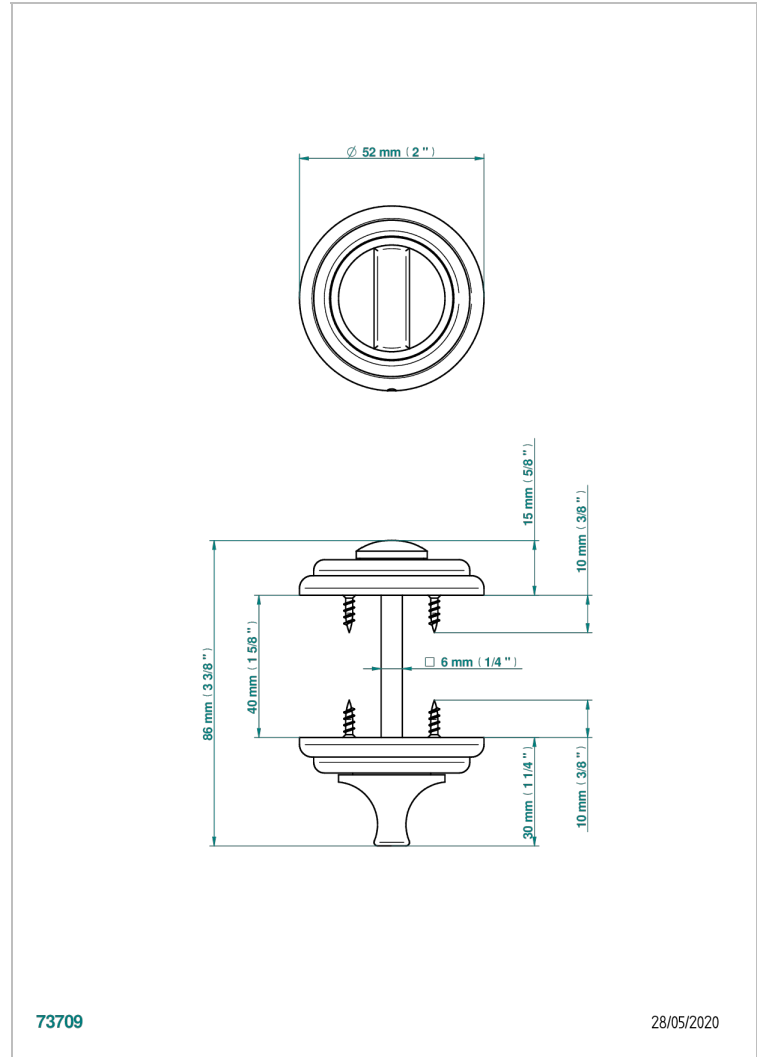

COLLECTION LONDON

B8B-DWA1

Set of Privacy lock & emergency release

THG[®]
PARIS

73709

28/05/2020

CHARACTERISTIC

- Collection London
- Set of Privacy lock & emergency release

AVAILABLE FINITIONS

Black ceram - D30
Blush PVD - H62
Brass color PVD - H49
Brown bronze color PVD - F33
Gold color PVD - H52
Graphite PVD - H64

Lacquered light bronze - D01
Matt Umber PVD - H67
Matt blush PVD - H60
Matt brass color PVD - H50
Matt brown bronze color PVD - F34
Matt gold - F07

Matt gold color PVD - H53
Matt graphite PVD - H65
Matt nickel (color finish) - C01
Matt nickel color PVD - H56
Nickel color PVD - H55
Polished chrome (color finish) - A02

Polished gold (color finish) - F01
Polished nickel - B01
Soft gold - F30
Soft matt gold - F31
Umber PVD - H66