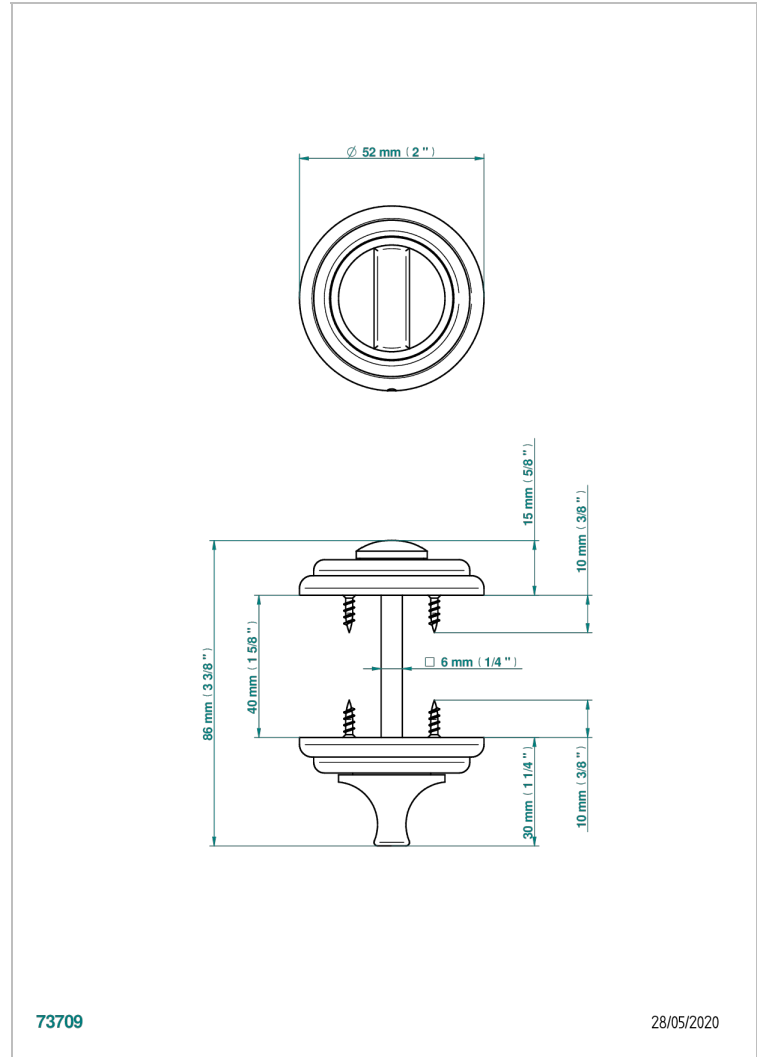

# COLLECTION LONDON

B8B-DWA1

Set of Privacy lock & emergency release

THG<sup>®</sup>  
PARIS

73709

28/05/2020

## CHARACTERISTIC

- Collection London
- Set of Privacy lock & emergency release

## AVAILABLE FINITIONS

Black ceram - D30  
Blush PVD - H62  
Brass color PVD - H49  
Brown bronze color PVD - F33  
Gold color PVD - H52  
Graphite PVD - H64

Lacquered light bronze - D01  
Matt Umber PVD - H67  
Matt blush PVD - H60  
Matt brass color PVD - H50  
Matt brown bronze color PVD - F34  
Matt gold - F07